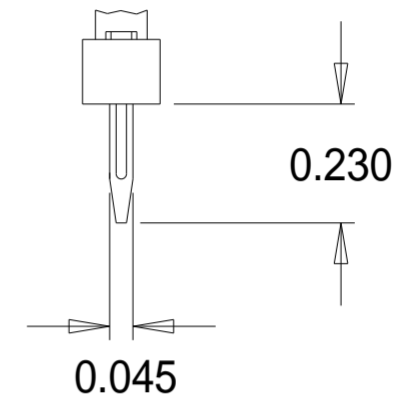

TBS 900 Range Terminals

(Small Pocket - For 18, 145 & 74 Bobbin Sizes)

TBS-900

Matl. 0.015

TBS-901

Matl. 0.015

TBS-910

Matl. 0.015

TBS-911

Matl. 0.015

Dimensions in inches.