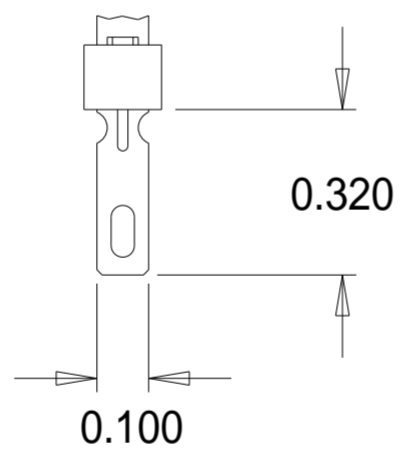

TBS 900 Range Terminals

(Small Pocket - For 18, 145 & 74 Bobbin Sizes)

TBS-900

Matl. 0.015

TBS-901

Matl. 0.015

TBS-910

Matl. 0.015

TBS-911

Matl. 0.015

Dimensions in inches.