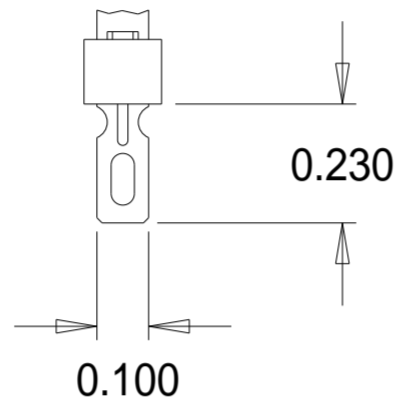

TBS 900 Range Terminals

(Small Pocket - For 18, 145 & 74 Bobbin Sizes)

TBS-900

Matl. 0.015

TBS-901

Matl. 0.015

TBS-910

Matl. 0.015

TBS-911

Matl. 0.015

Dimensions in inches.