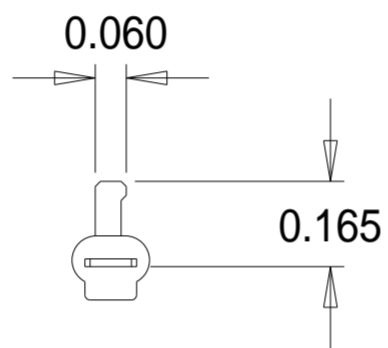

TBS 900 Range Terminals

(Small Pocket - For 18, 145 & 74 Bobbin Sizes)

TBS-900

Matl. 0.015

TBS-901

Matl. 0.015

TBS-910

Matl. 0.015

TBS-911

Matl. 0.015

Dimensions in inches.