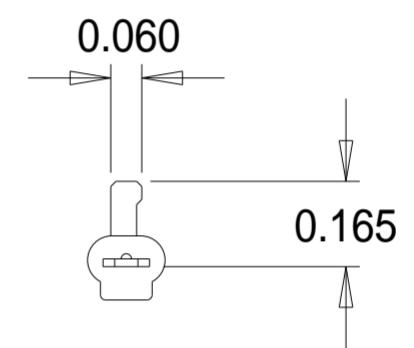

TBS 900 Range Terminals

(Small Pocket - For 18, 145 & 74 Bobbin Sizes)

TBS-900

Matl. 0.015

TBS-901

Matl. 0.015

TBS-910

Matl. 0.015

TBS-911

Matl. 0.015

Dimensions in inches.