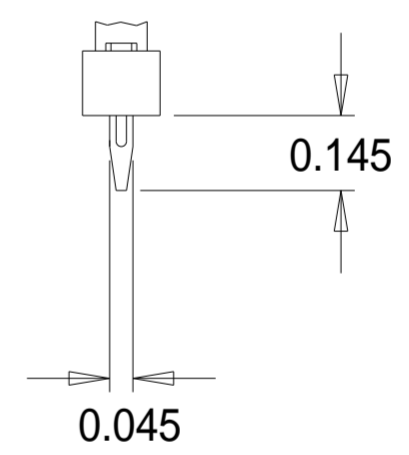

TBS 900 Range Terminals

(Small Pocket - For 18, 145 & 74 Bobbin Sizes)

TBS-900

Matl. 0.015

TBS-901

Matl. 0.015

TBS-910

Matl. 0.015

TBS-911

Matl. 0.015

Dimensions in inches.