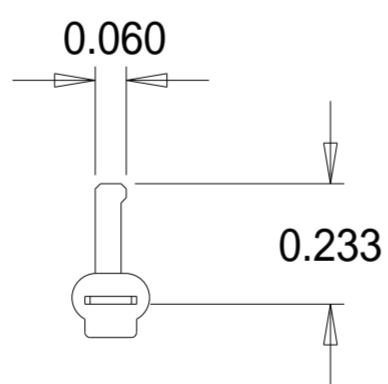

TBS 900 Range Terminals

(Small Pocket - For 18, 145 & 74 Bobbin Sizes)

TBS-900

Matl. 0.015

TBS-901

Matl. 0.015

TBS-910

Matl. 0.015

TBS-911

Matl. 0.015

Dimensions in inches.