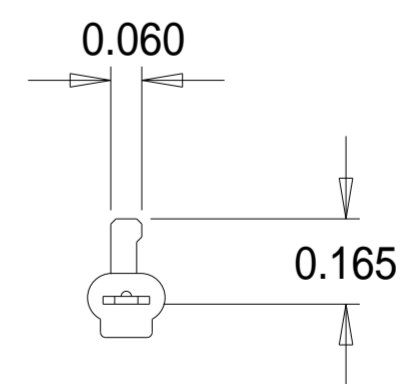

TBS 900 Range Terminals

(Small Pocket - For 18, 145 & 74 Bobbin Sizes)

TBS-900

Matl. 0.015

TBS-901

Matl. 0.015

TBS-910

Matl. 0.015

TBS-911

Matl. 0.015

Dimensions in inches.