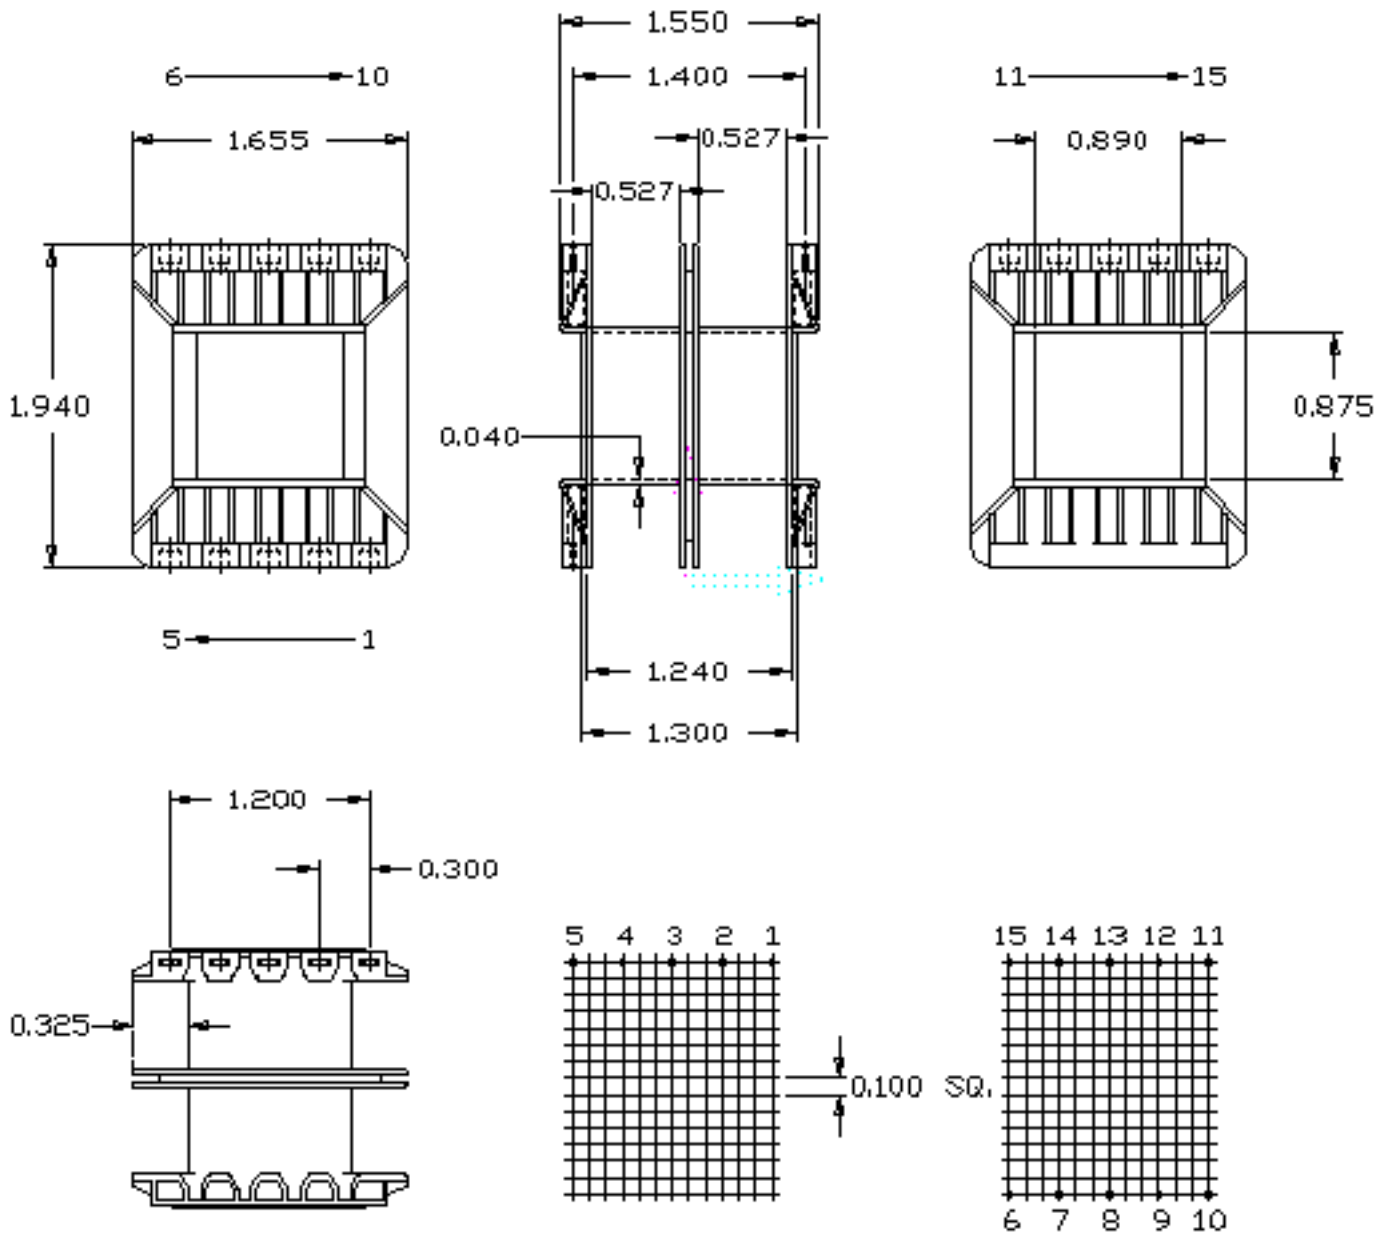

Part No. A47873
147 x 7/8 Shrouded Double Section
'A' Range Bobbin

Dimensions in inches.