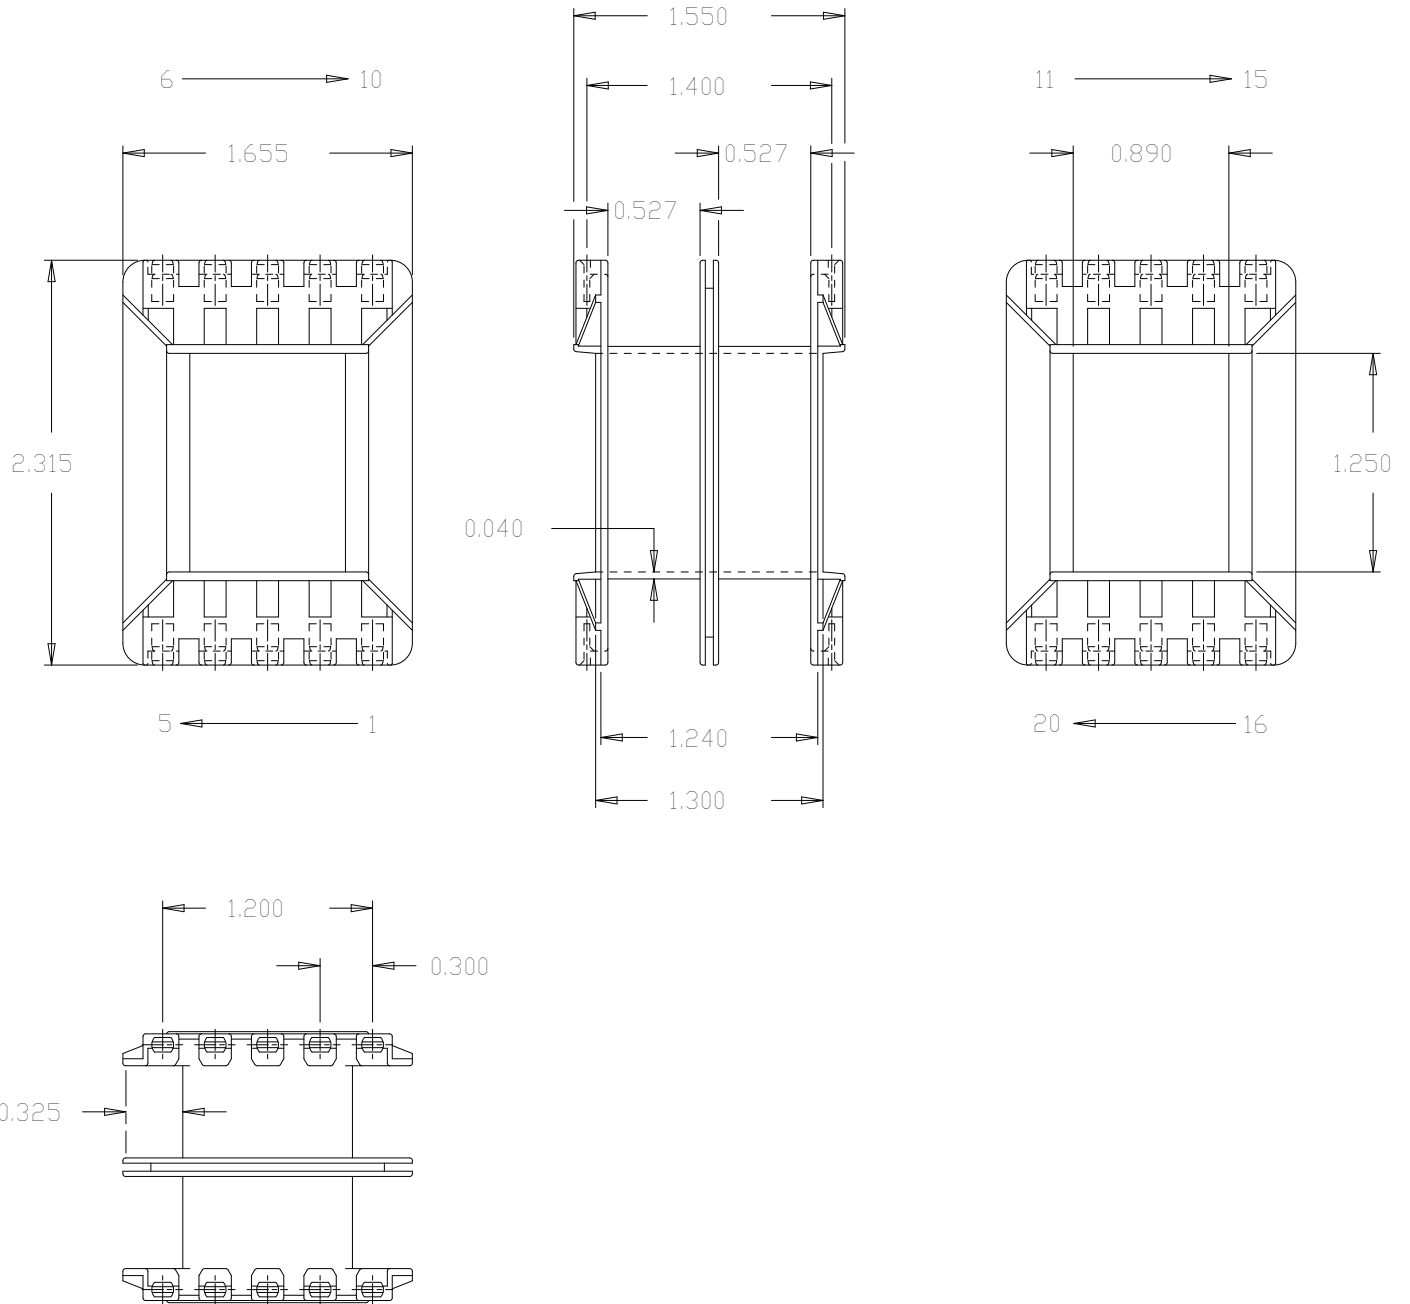

Part No. A47123-GGGG

147 x 1 1/4 Shrouded Double Section

'A' Range Bobbin

Dimensions in inches.