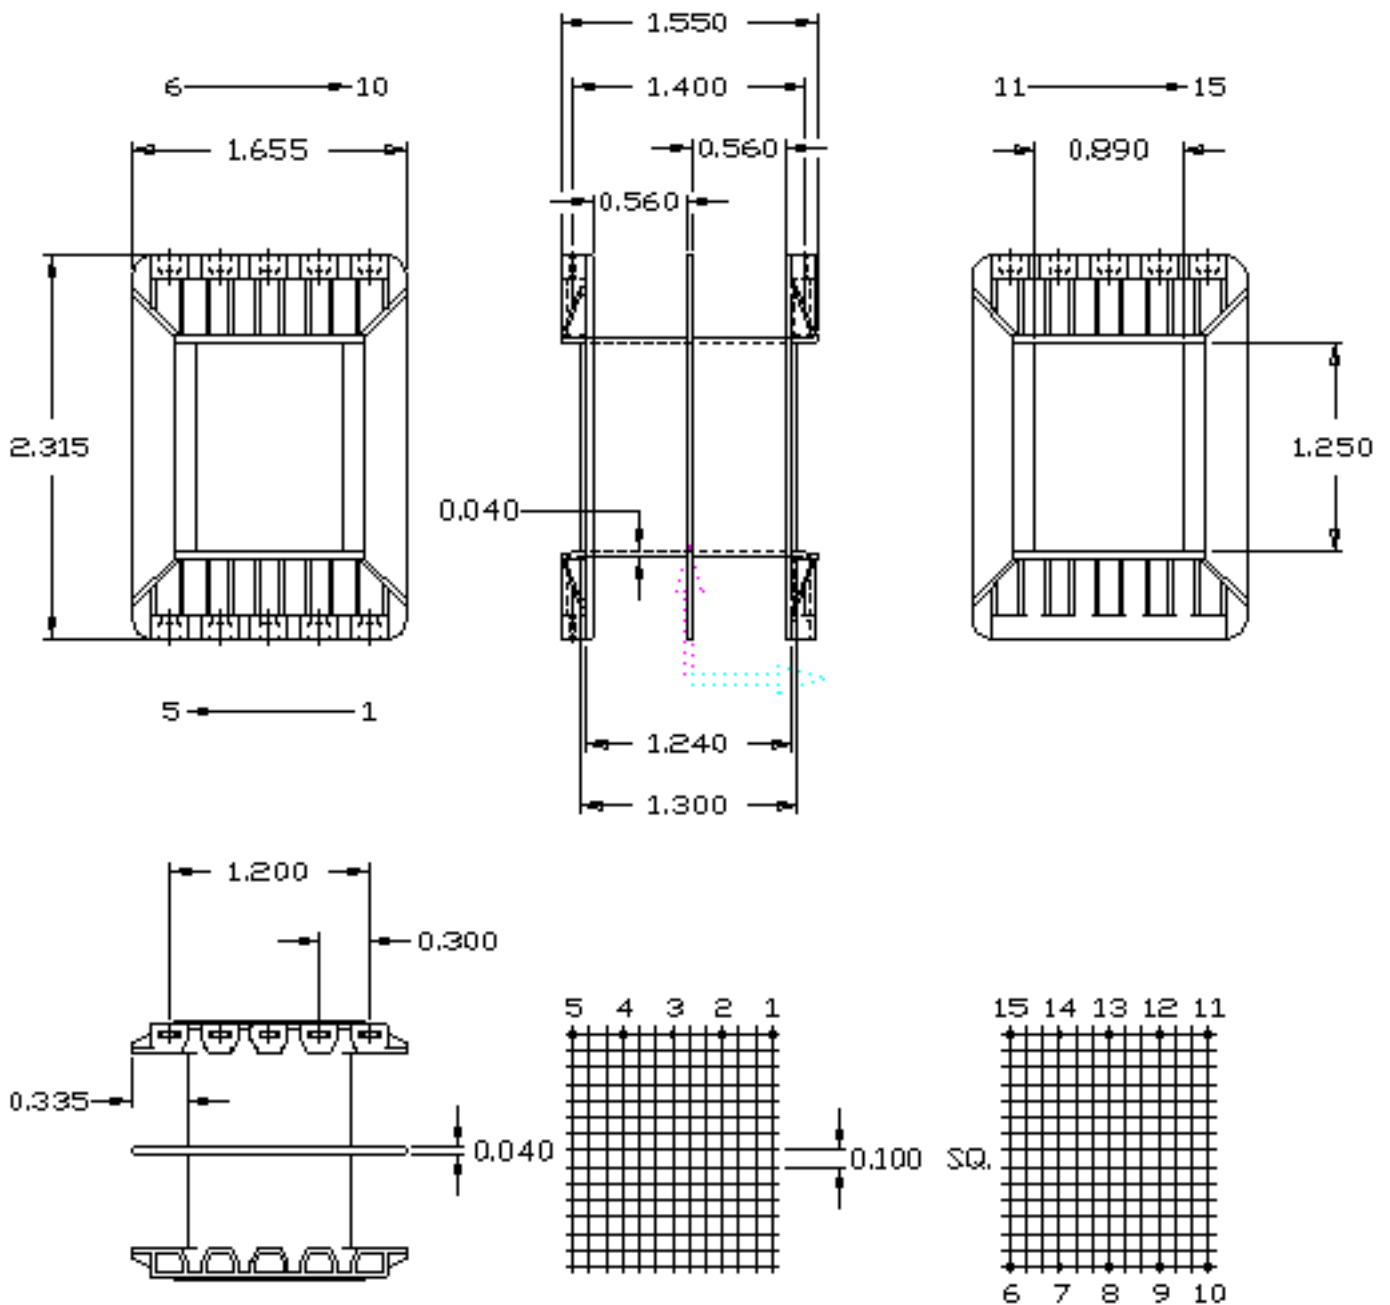

Part No. A47122

147 x 1 1/4 Double Section 'A' Range Bobbin

Dimensions in inches.