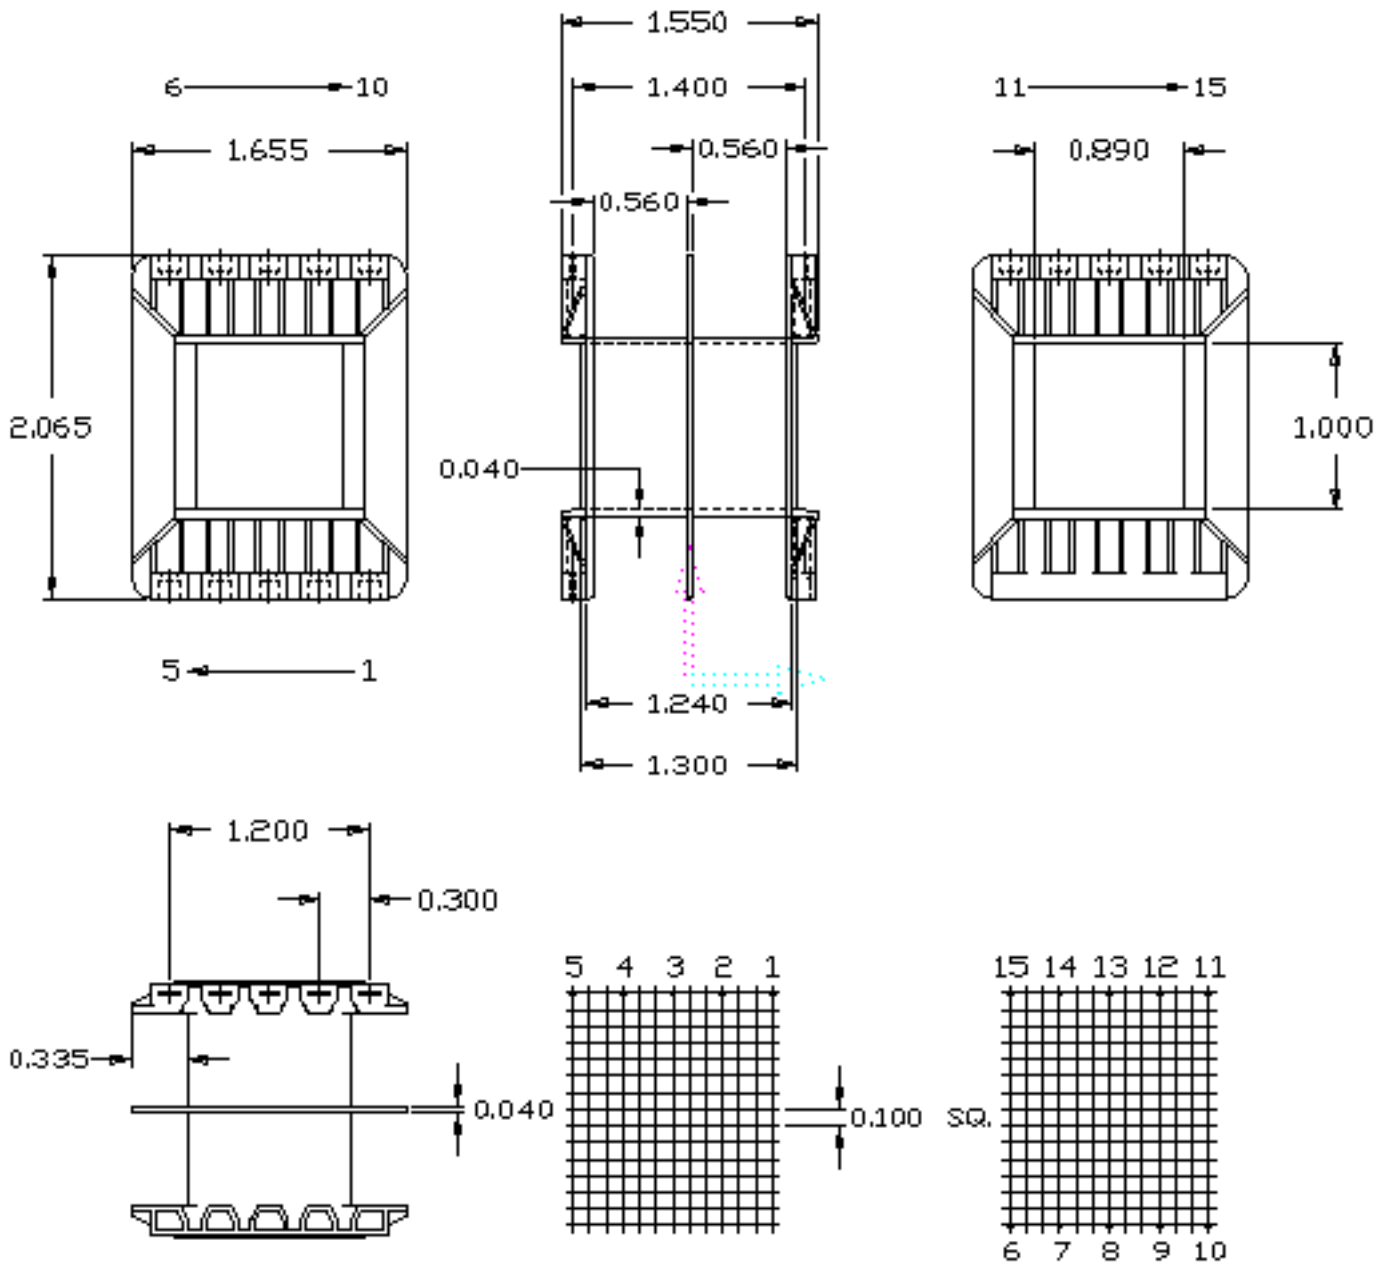

Part No. A47102

147 x 1 Double Section 'A' Range Bobbin

Dimensions in inches.