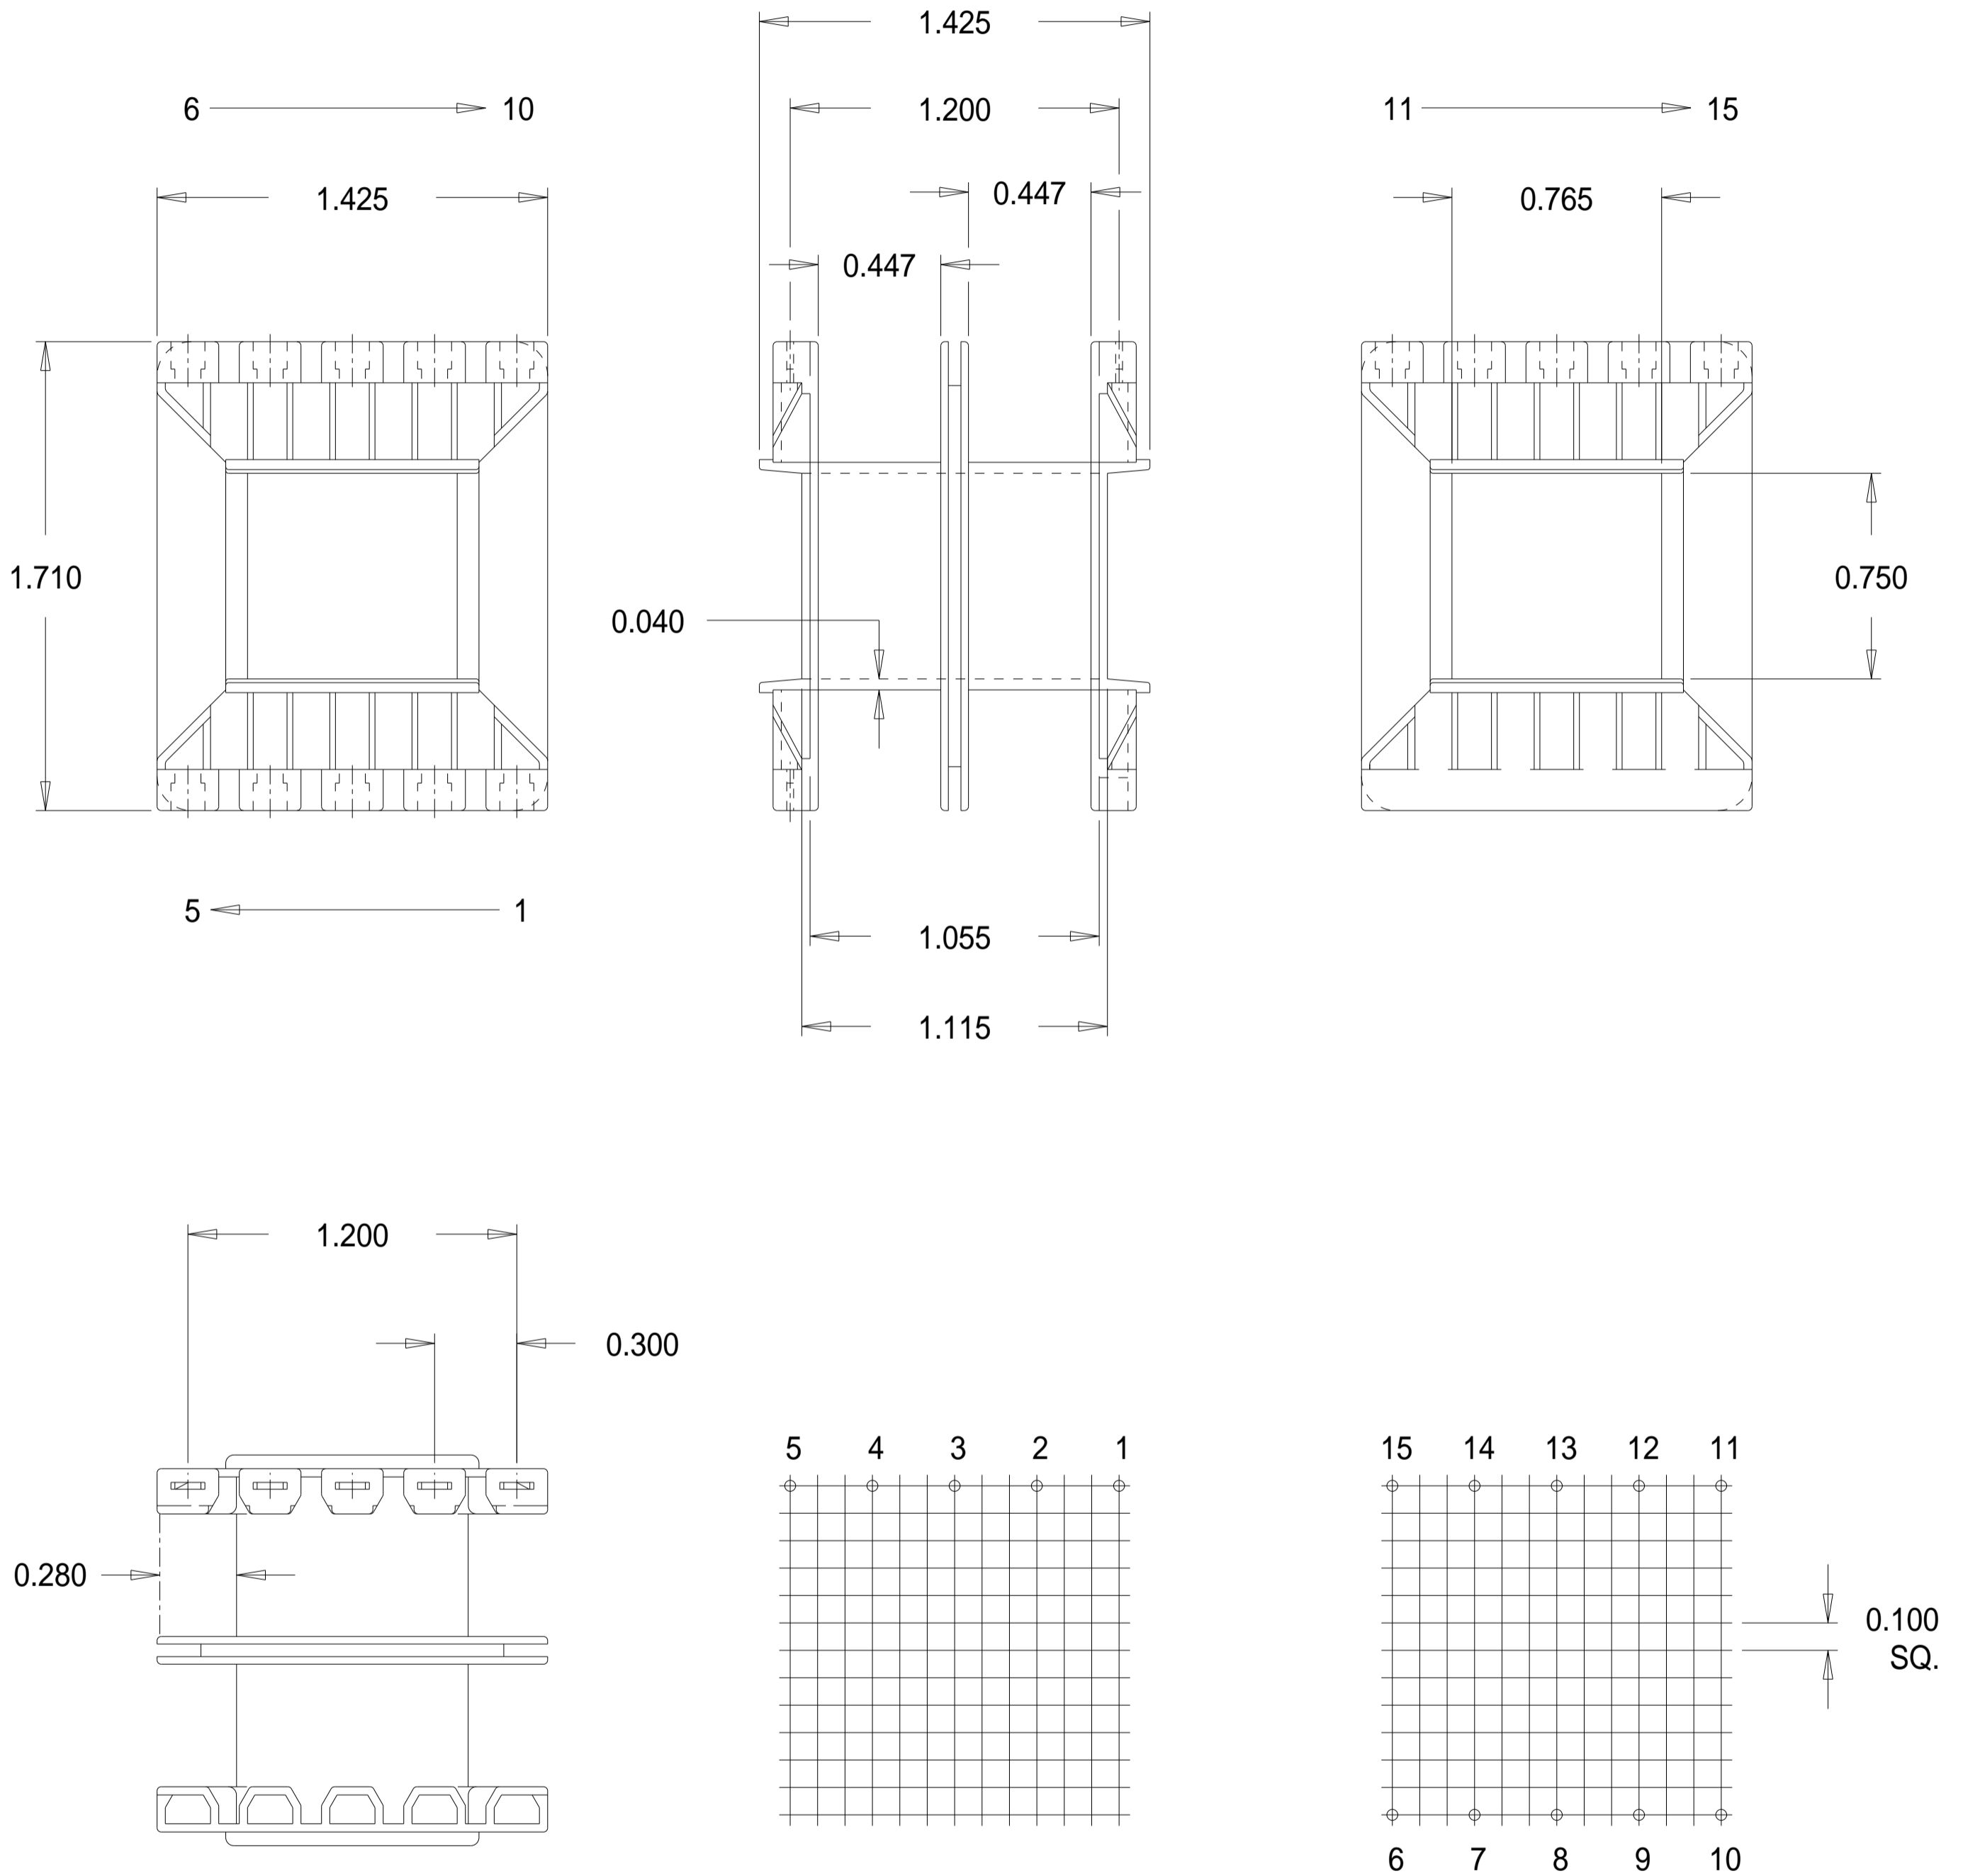

Part No. A35753  
 35 x 3/4 Shrouded Double Section  
 'A' Range Bobbin

Dimensions in inches.