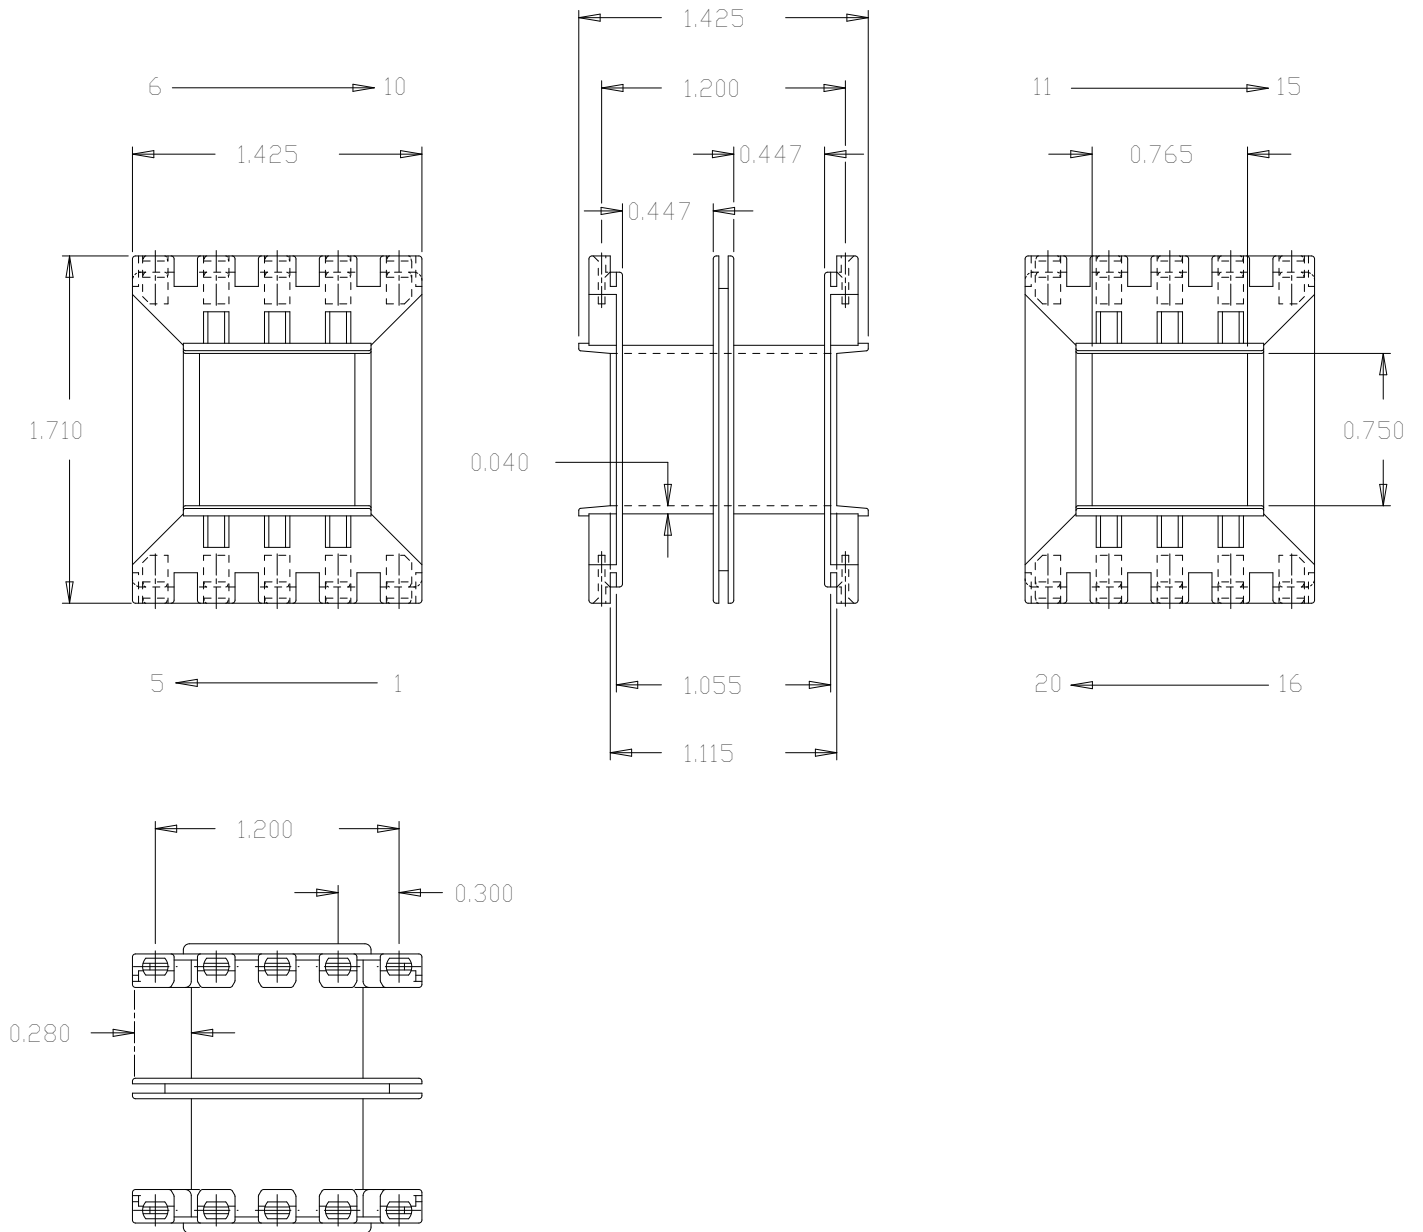

Part No. A35753-GGGG  
35 x 3/4 Shrouded Double Section  
'A' Range Bobbin

Dimensions in inches.