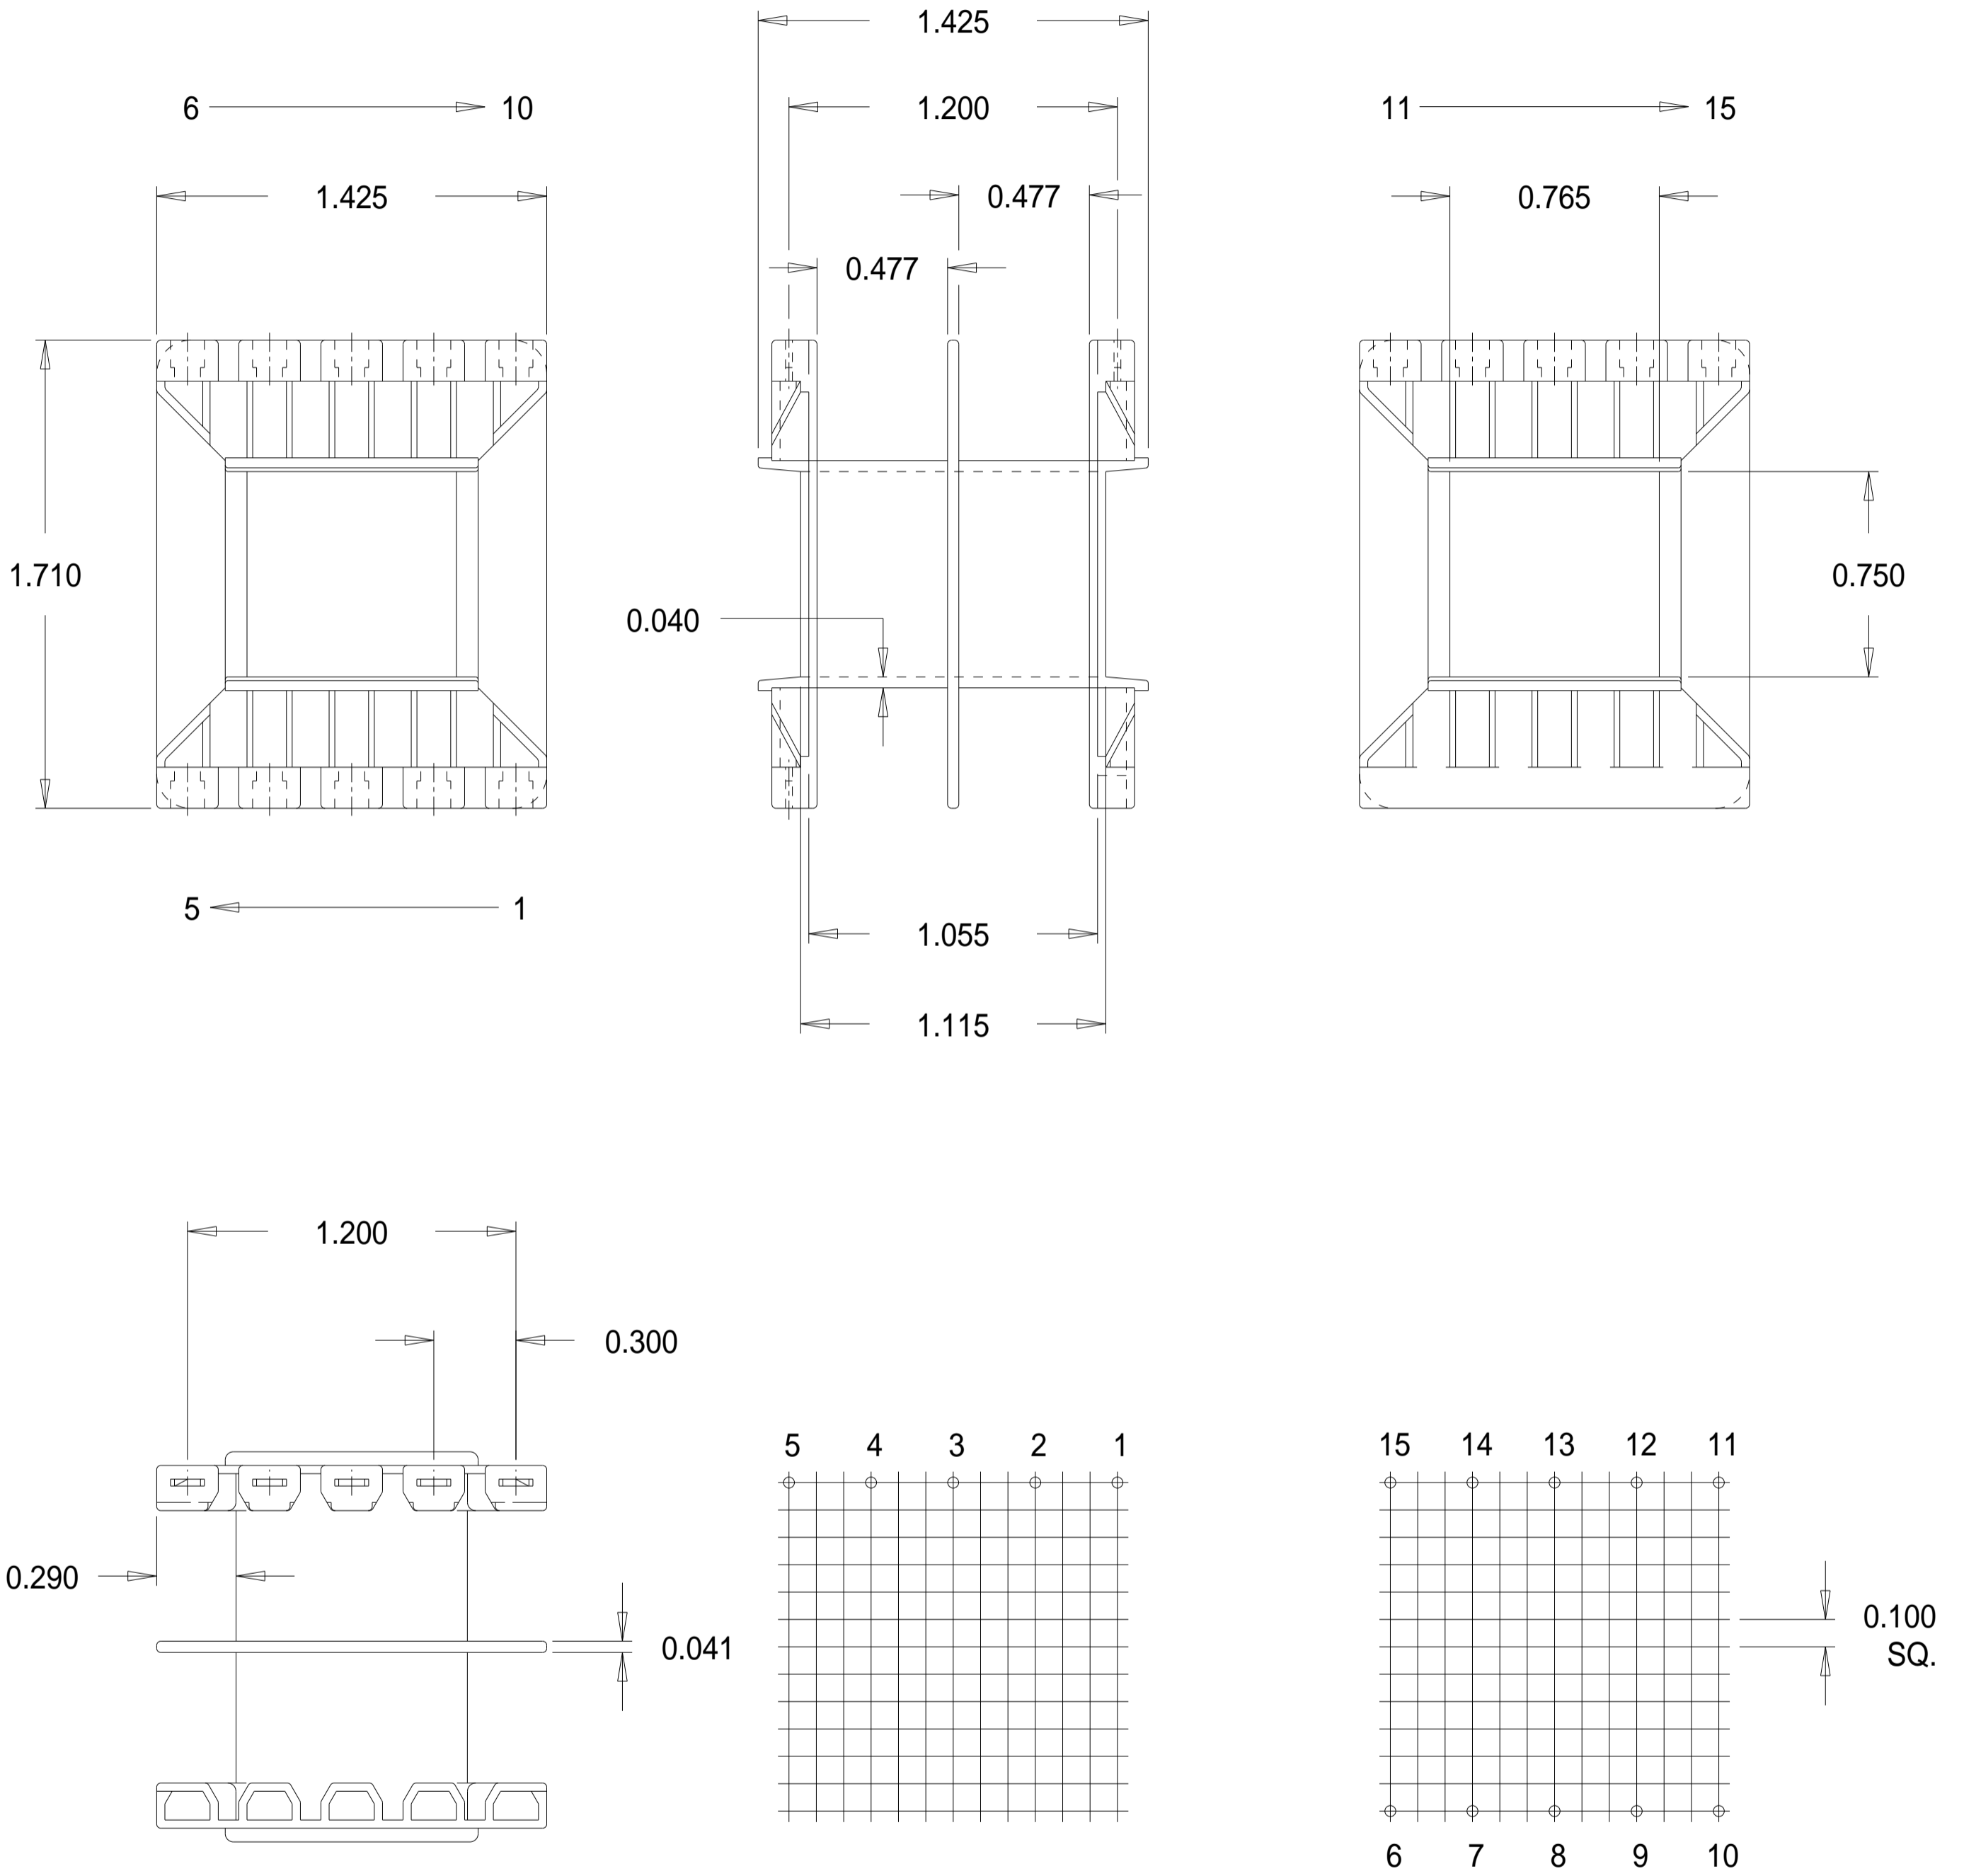

Part No. A35752

35 x 3/4 Double Section 'A' Range Bobbin

Dimensions in inches.