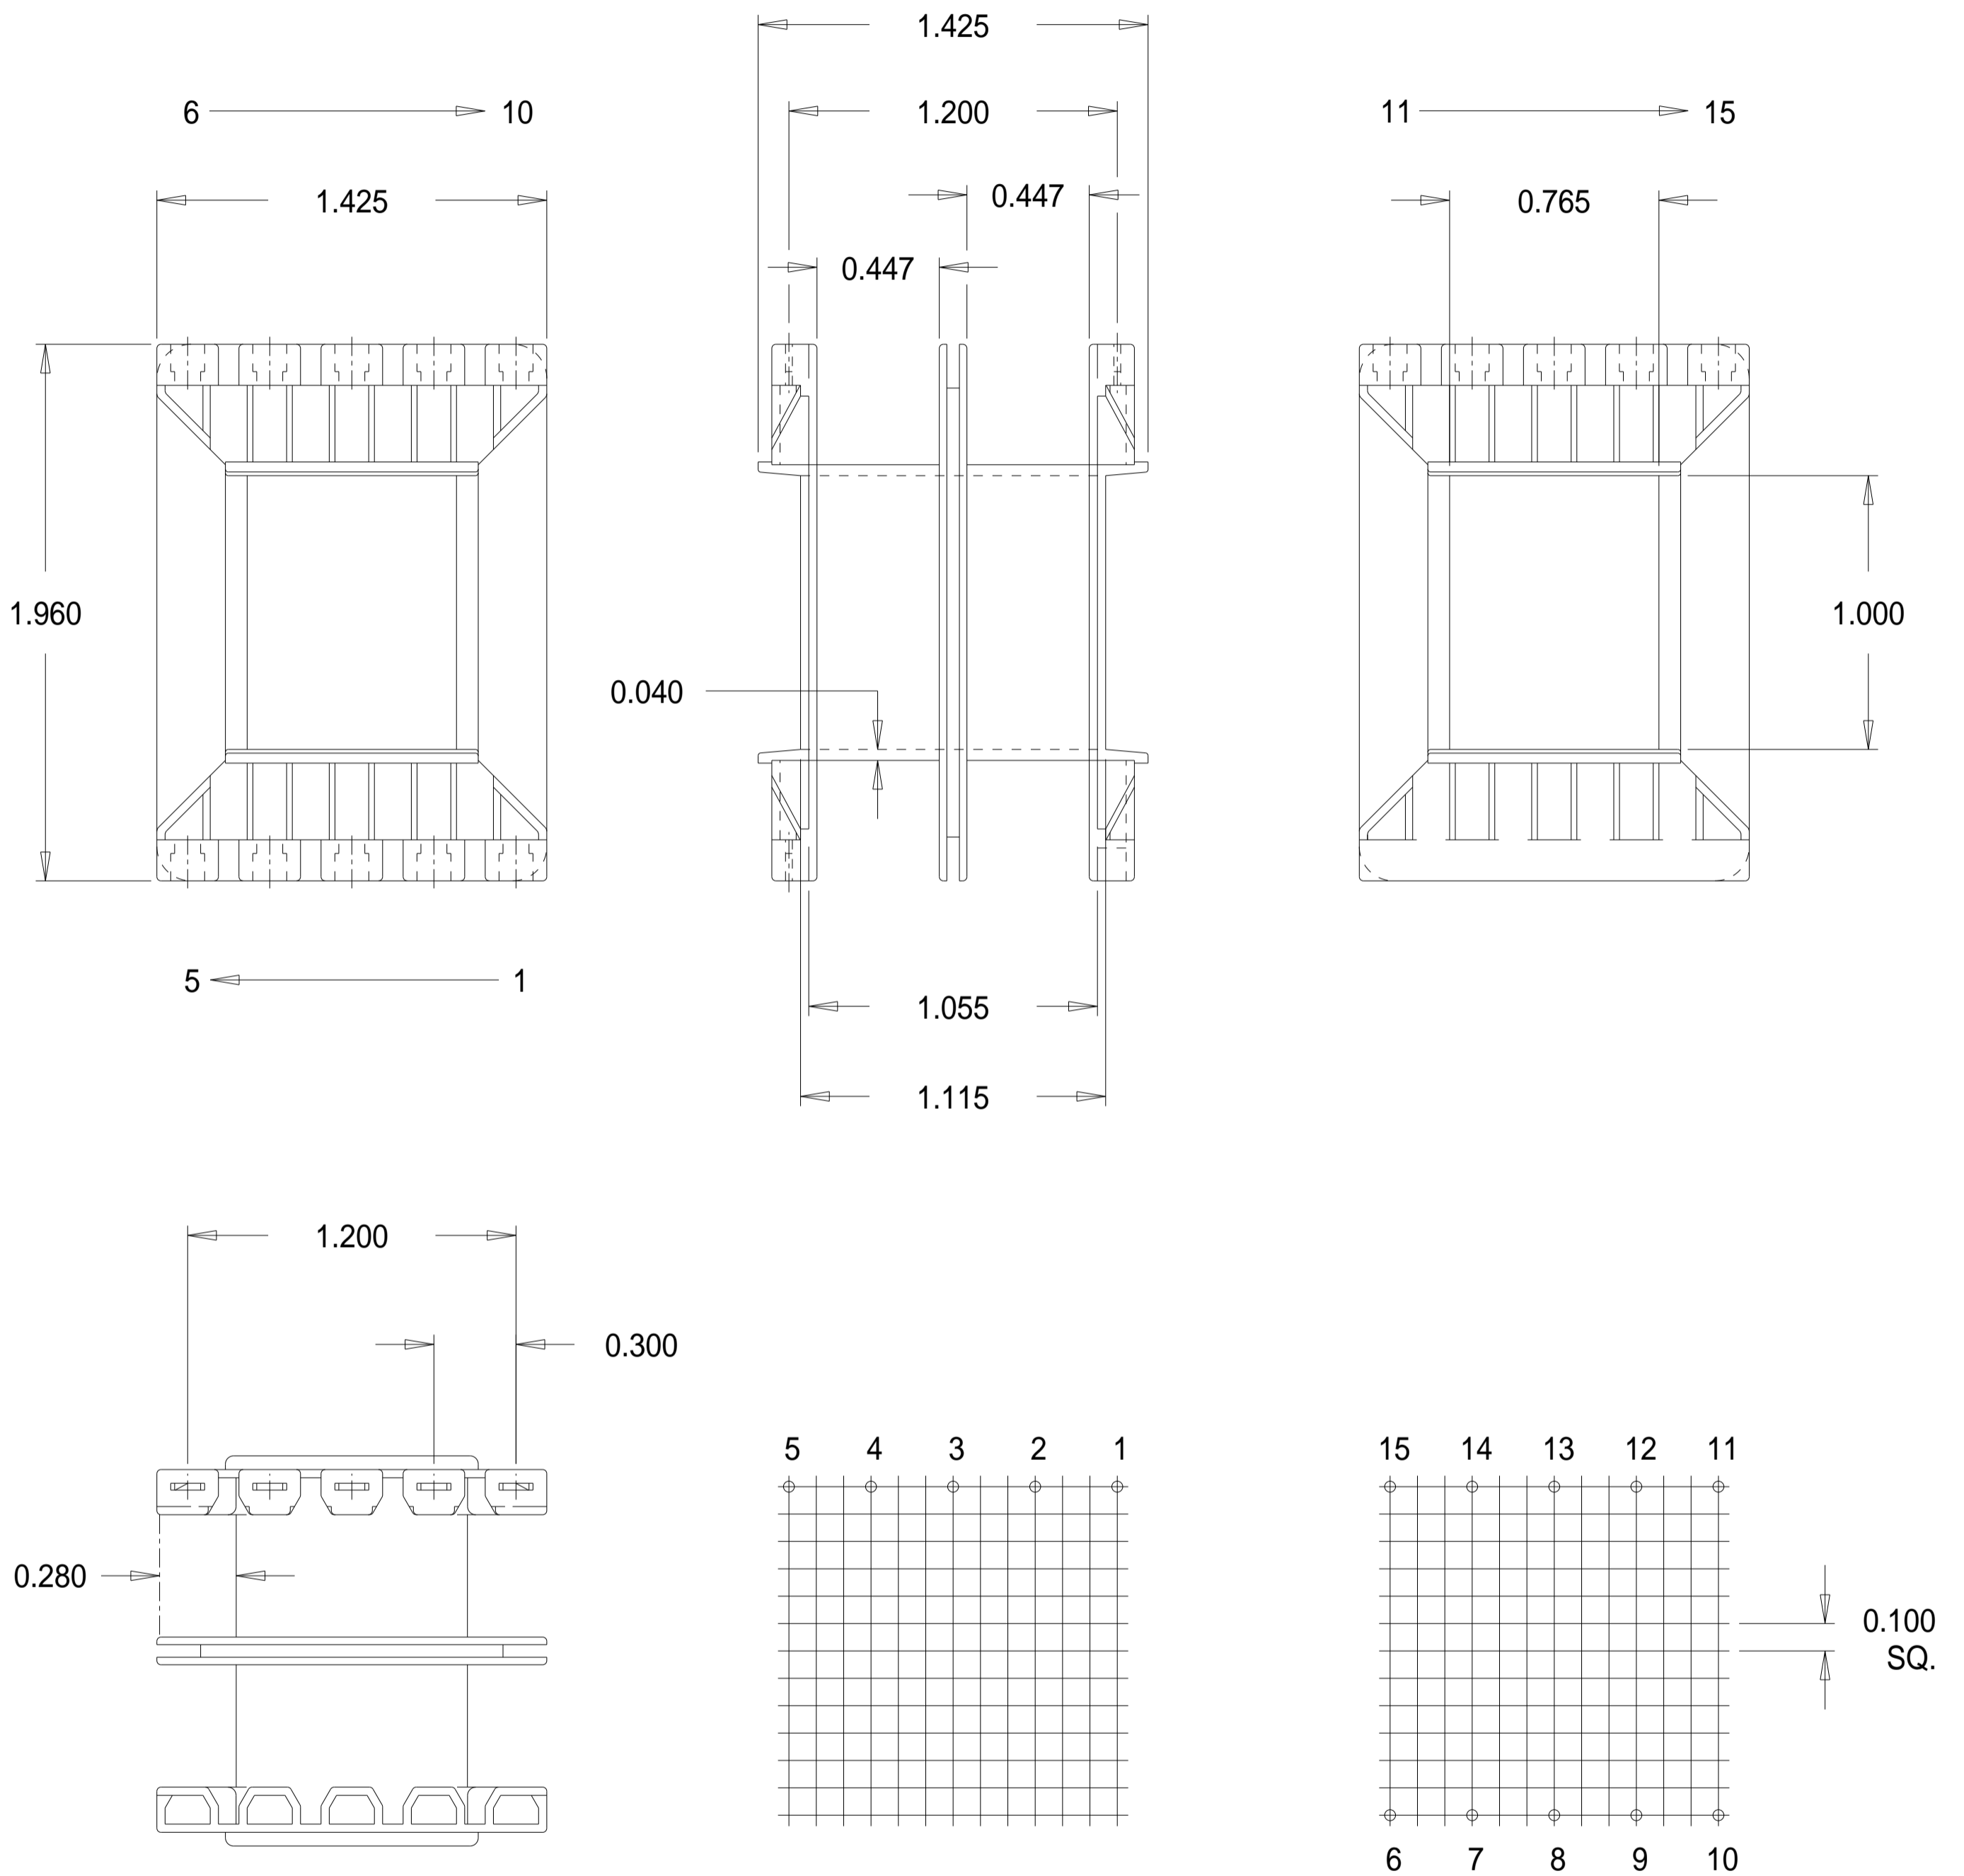

Part No. A35103
 35 x 1 Shrouded Double Section
 'A' Range Bobbin

Dimensions in inches.