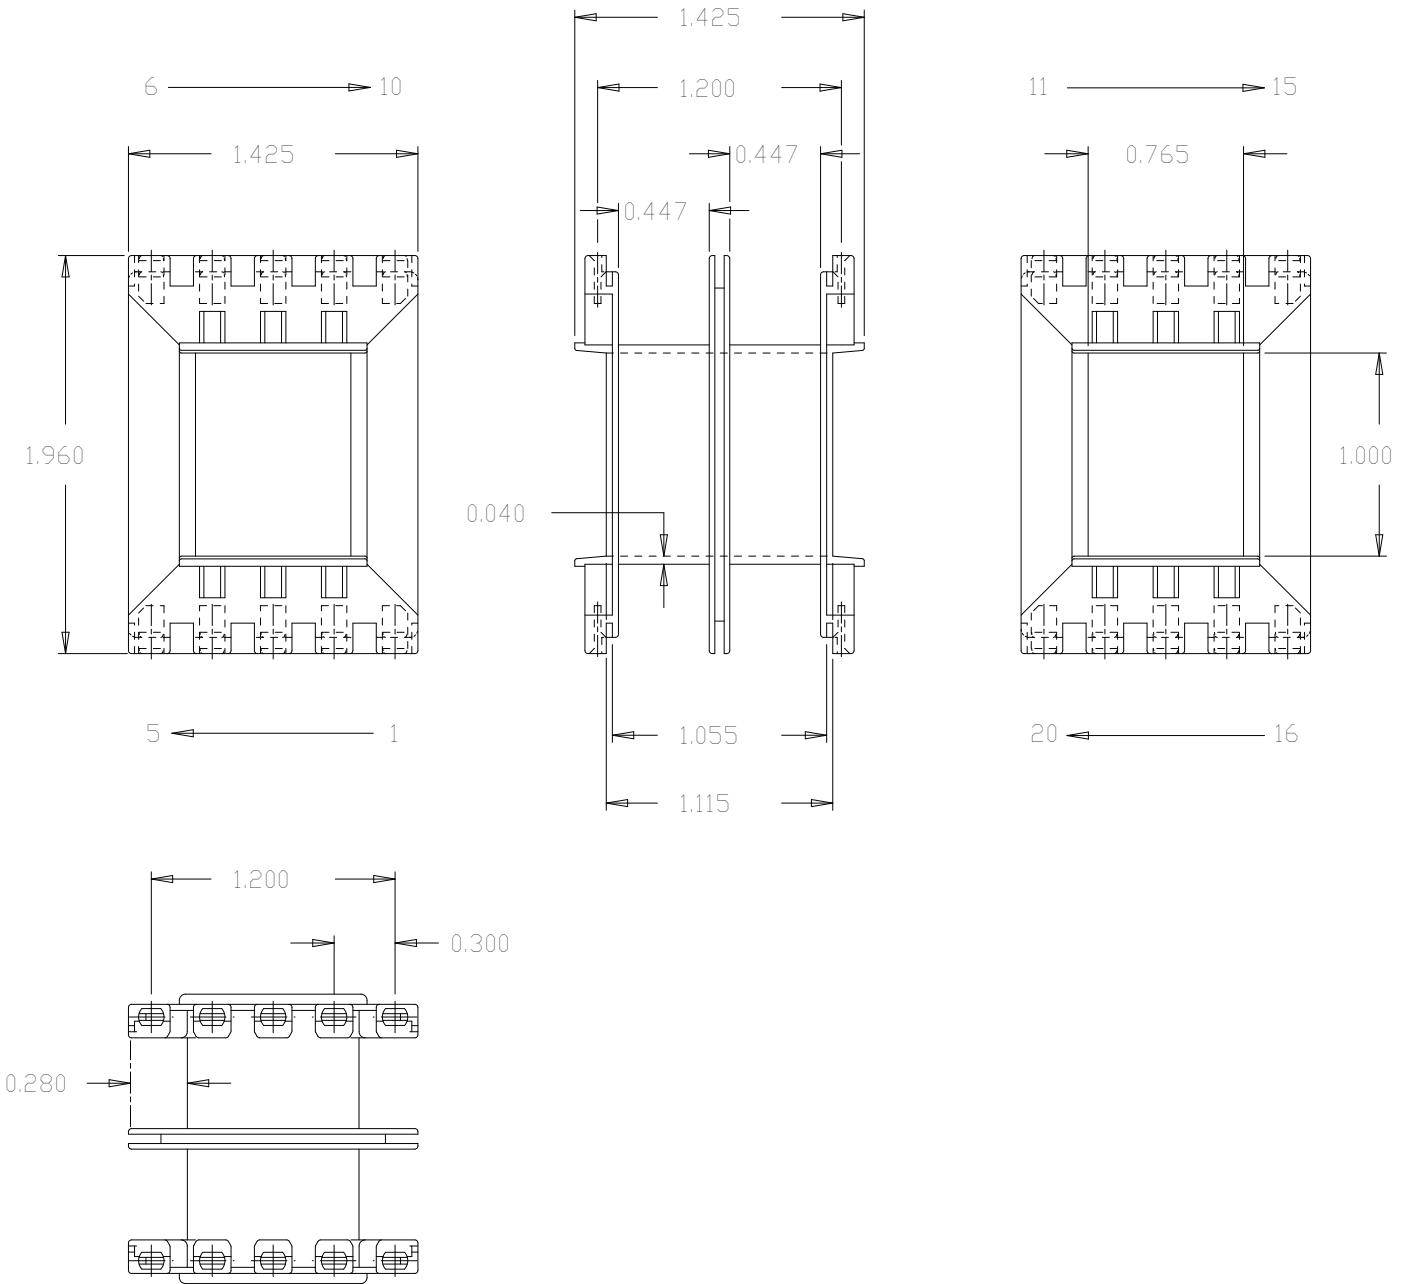

Part No. A35103-GGGG
35 x 1 Shrouded Double Section
'A' Range Bobbin

Dimensions in inches.