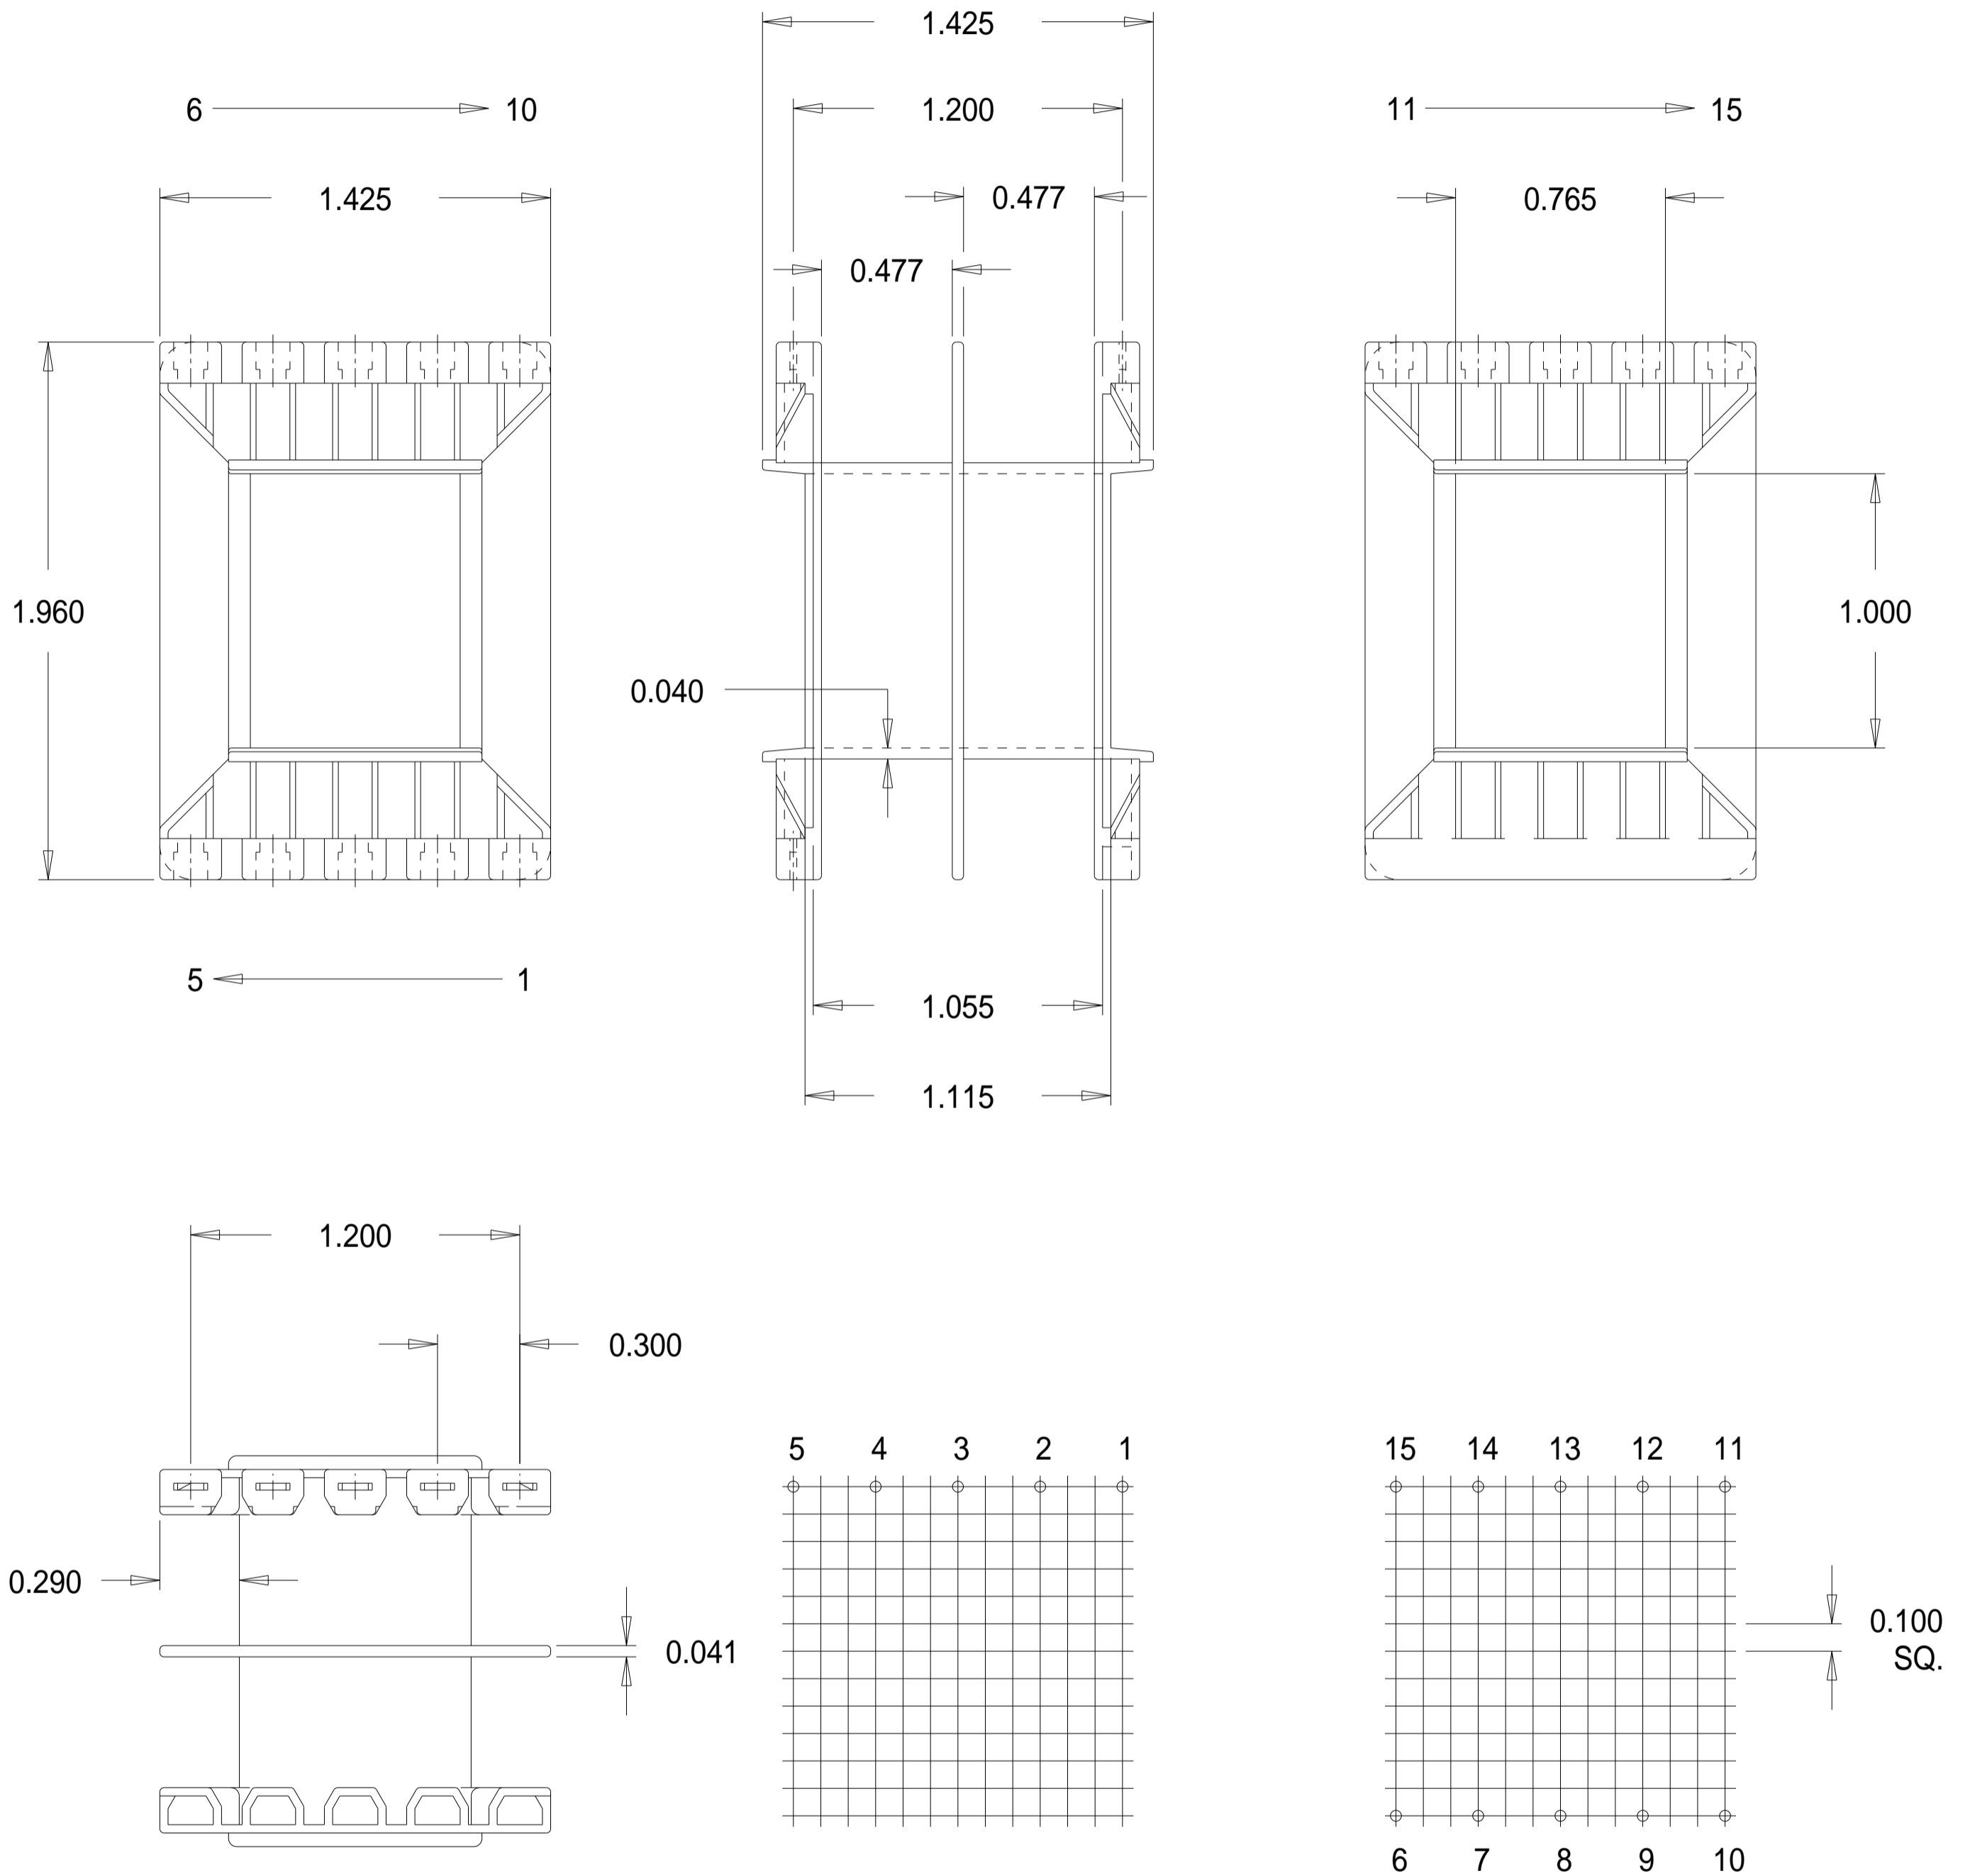

Part No. A35102

35 x 1 Double Section 'A' Range Bobbin

Dimensions in inches.