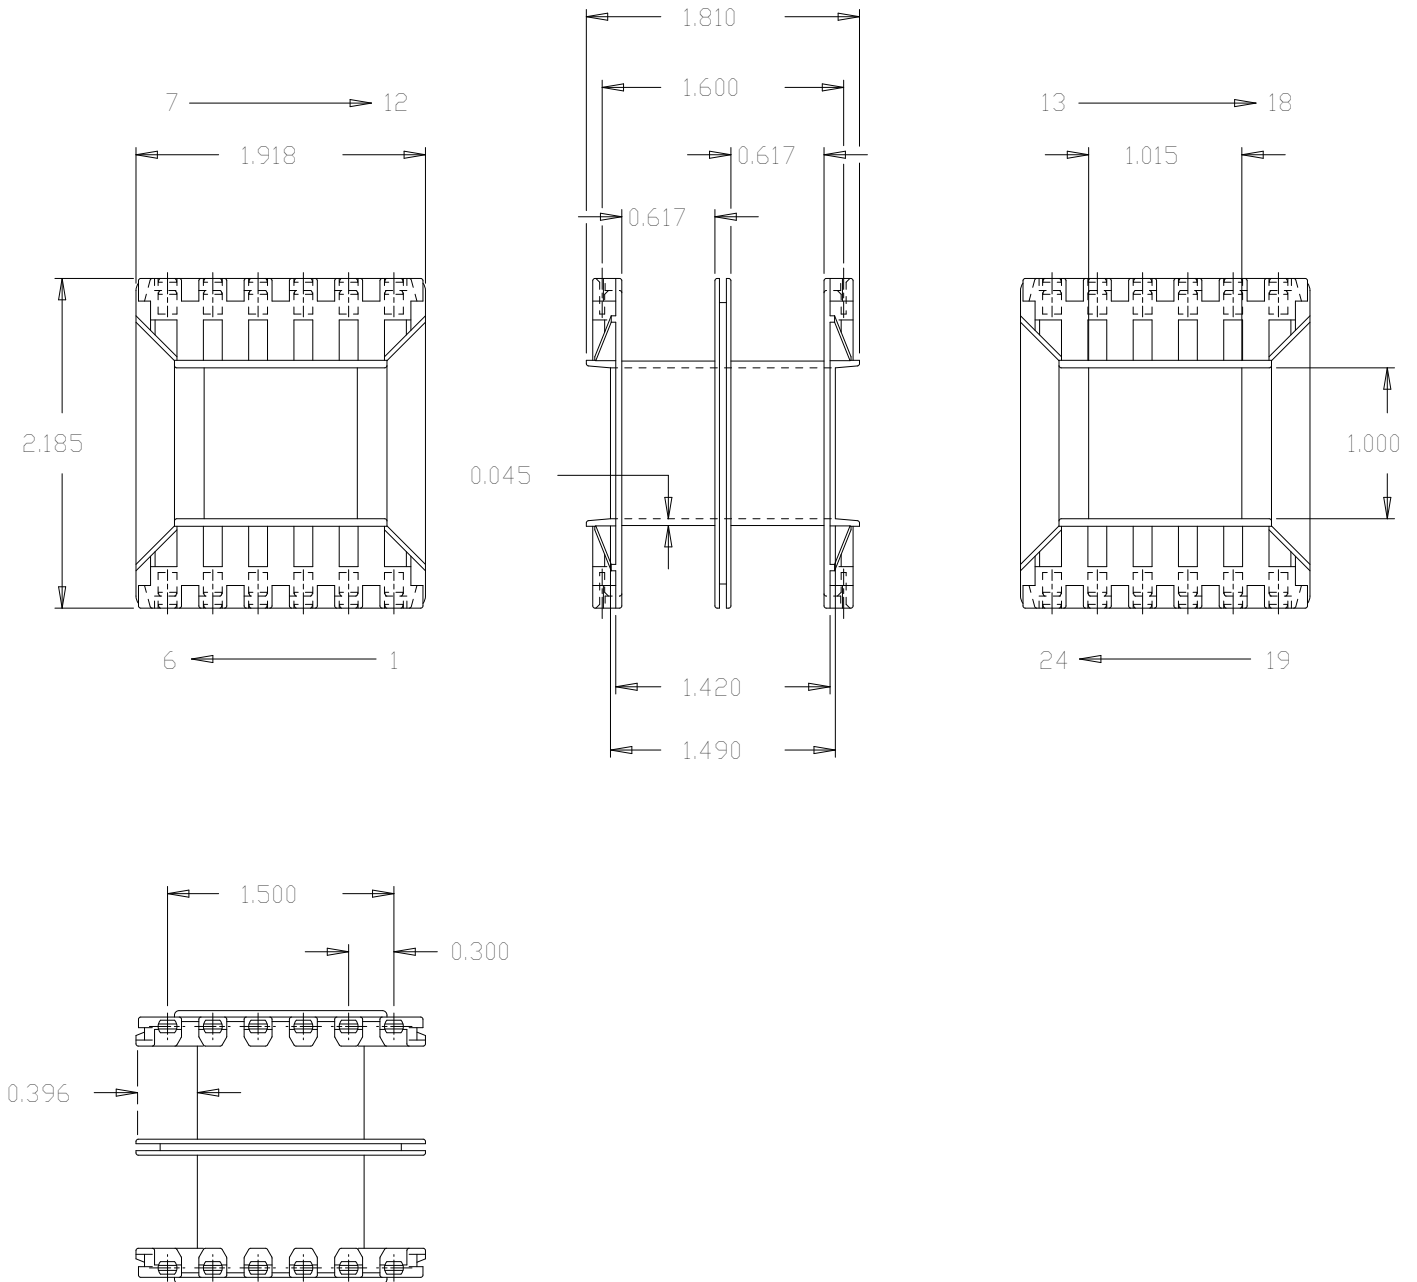

Part No. A29103-GGGG  
29 x 1 Shrouded Double Section  
'A' Range Bobbin

Dimensions in inches.