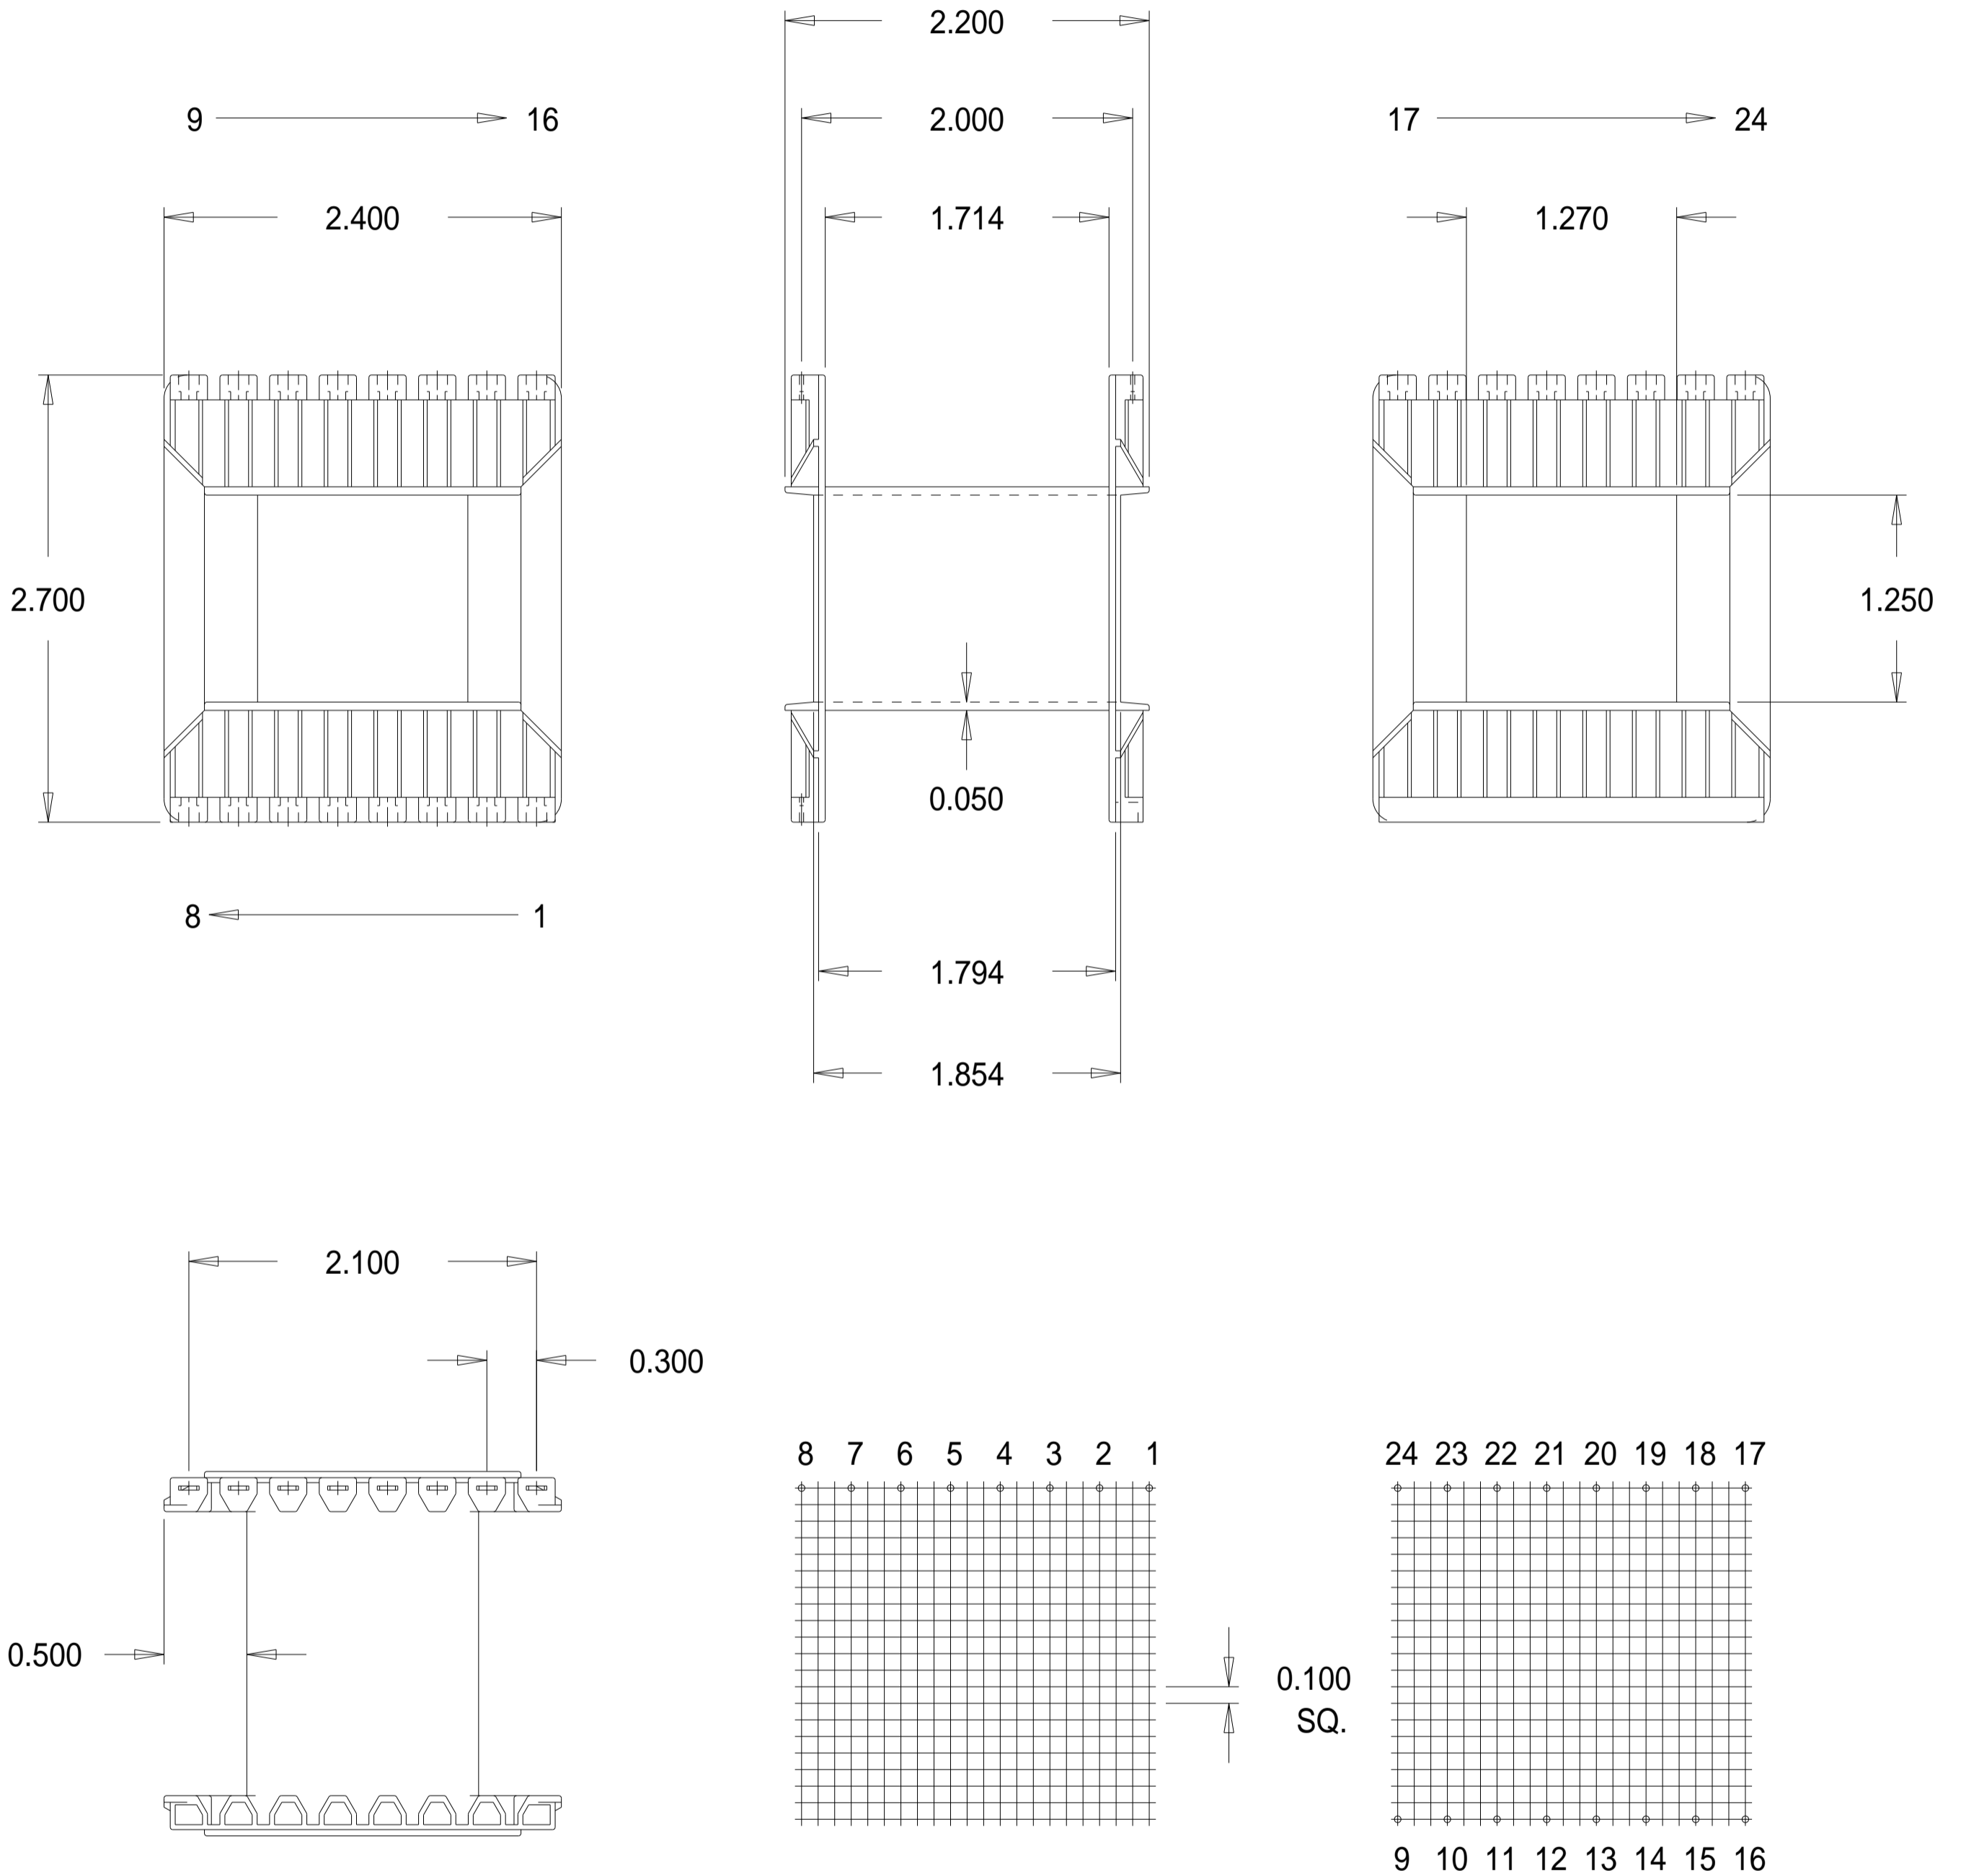

Part No. A78121

78 x 1 1/4 Single Section 'A' Range Bobbin

Dimensions in inches.