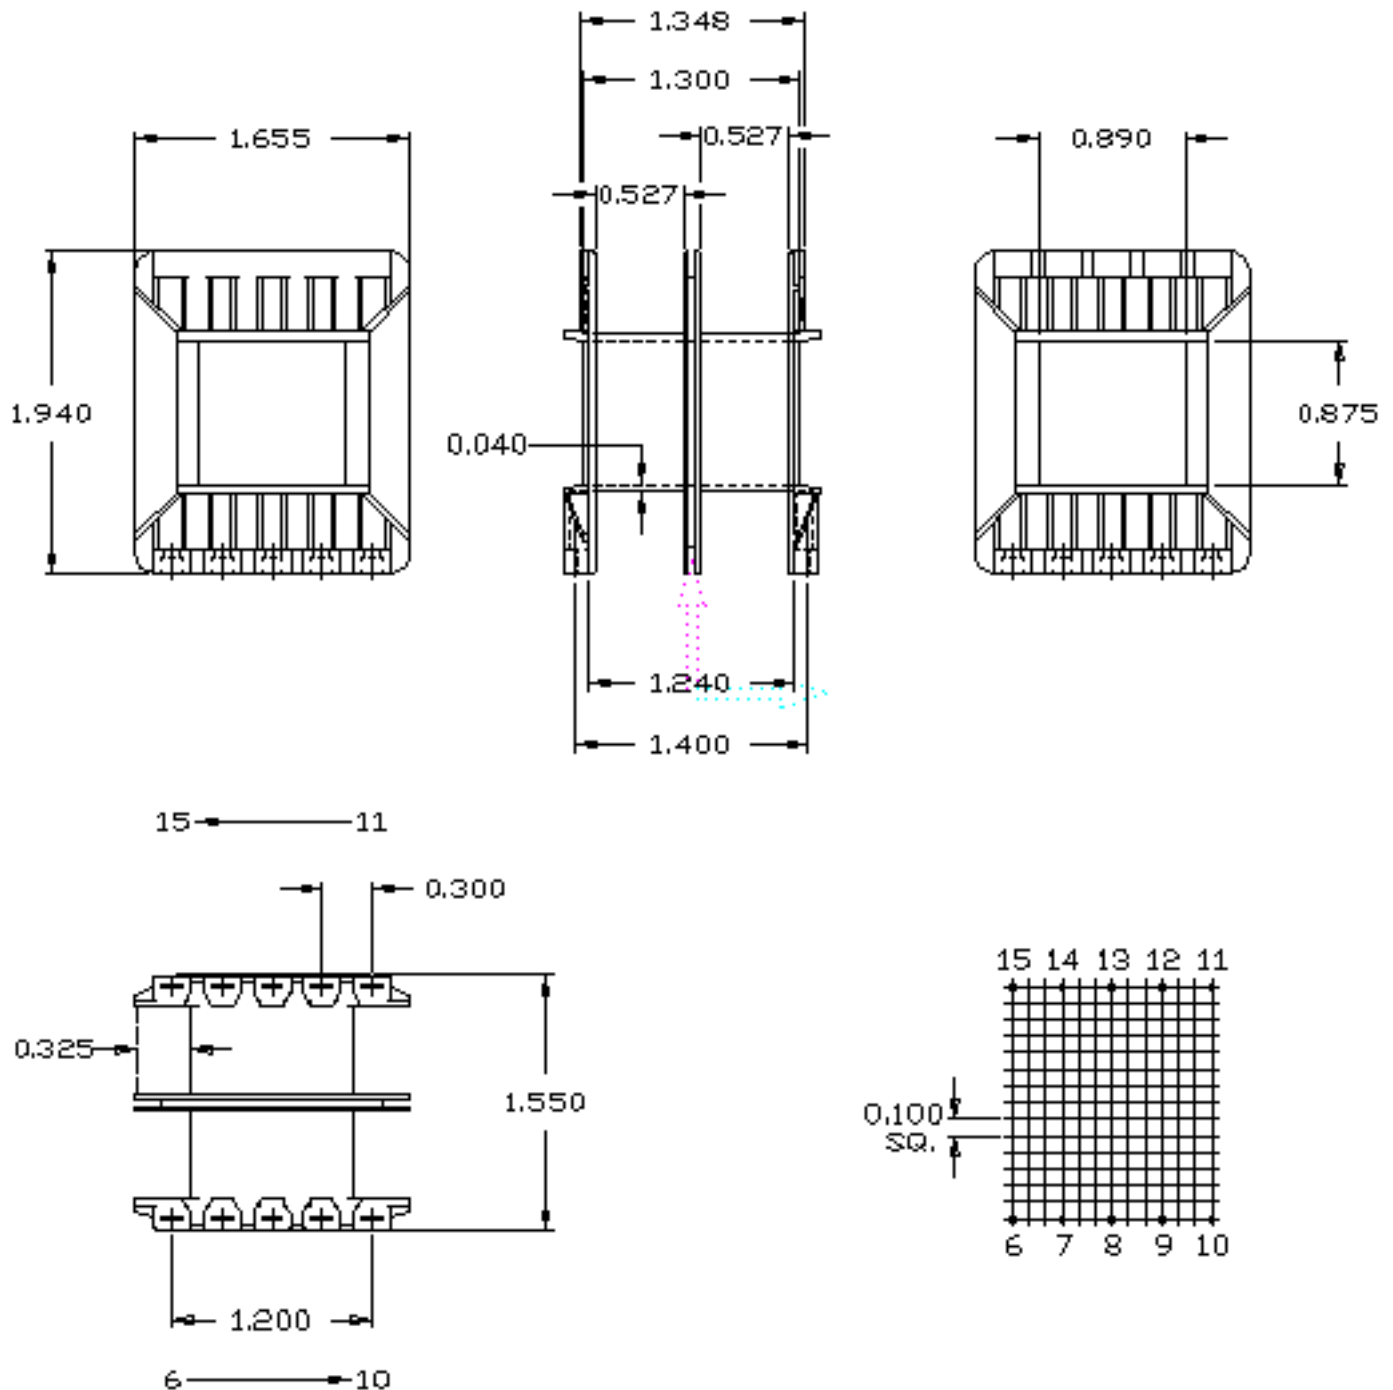

Part No. A47879
147 x 7/8 Shrouded Double Section
'A' Range Bobbin

Dimensions in inches.