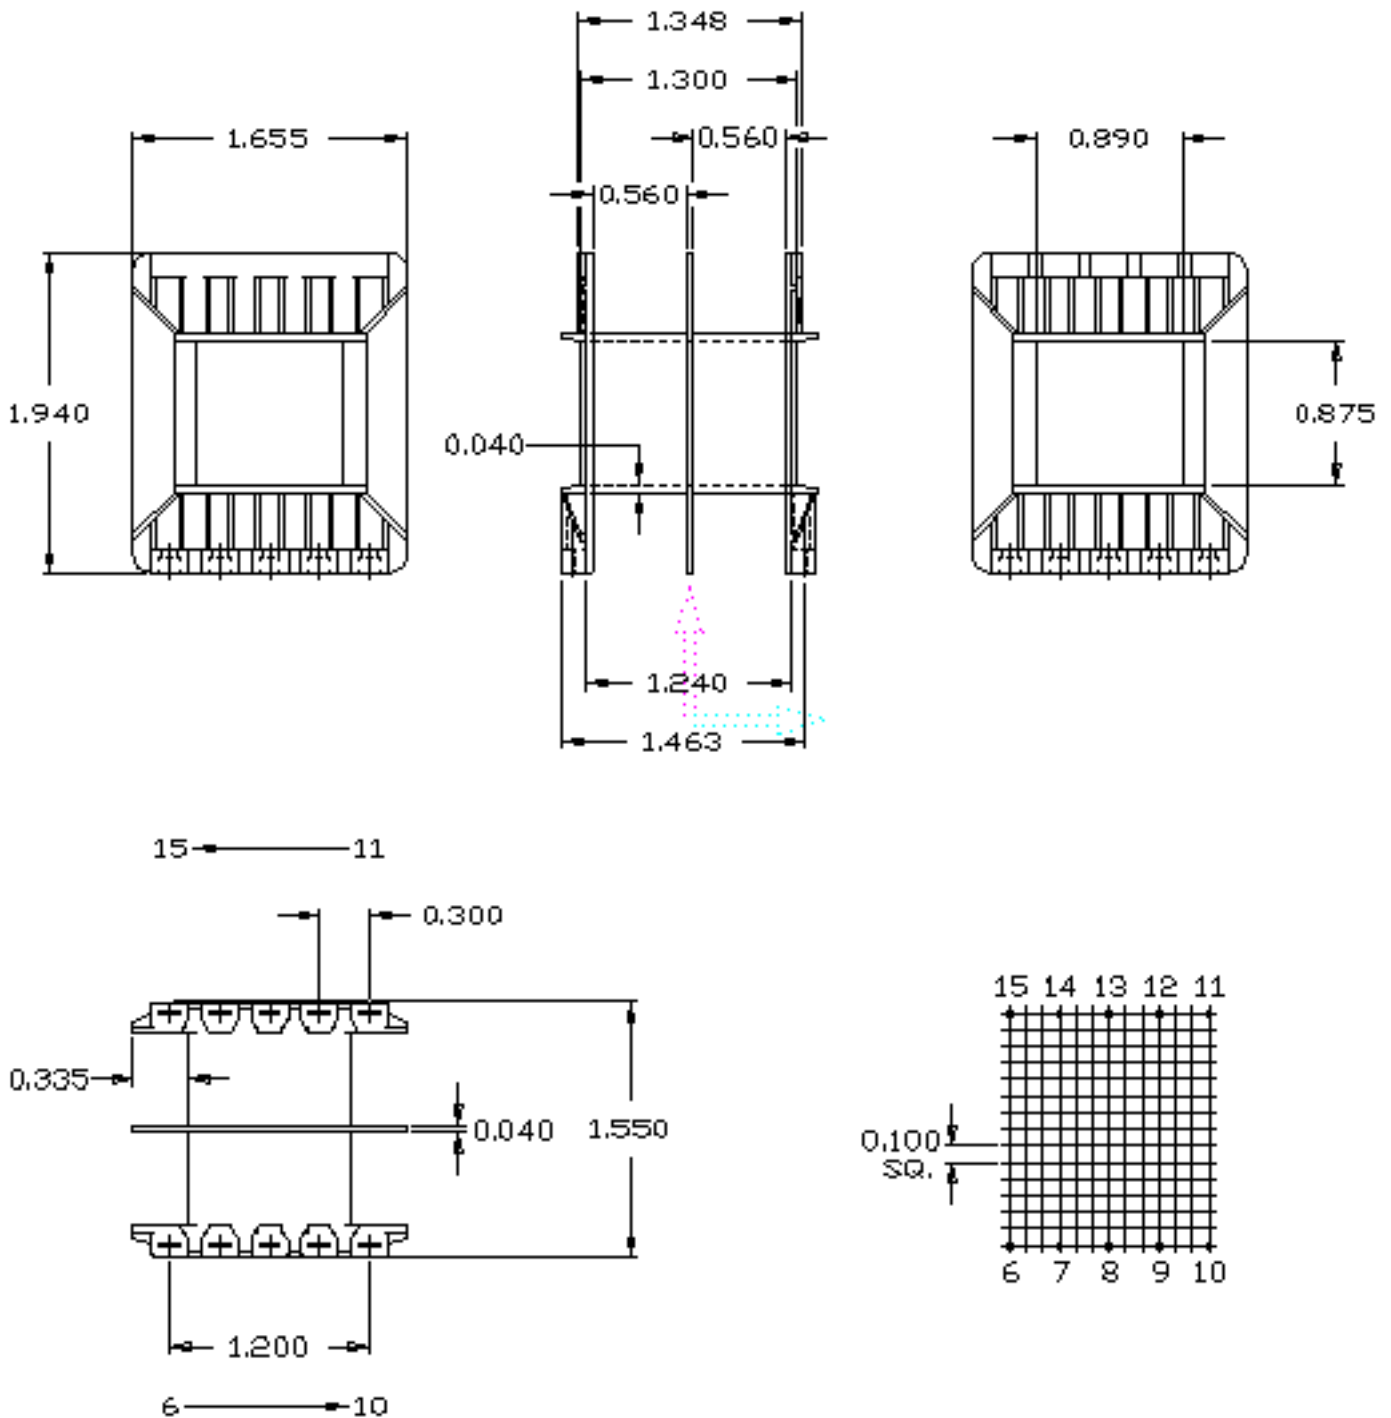

Part No. A47878

147 x 7/8 Double Section 'A' Range Bobbin

Dimensions in inches.