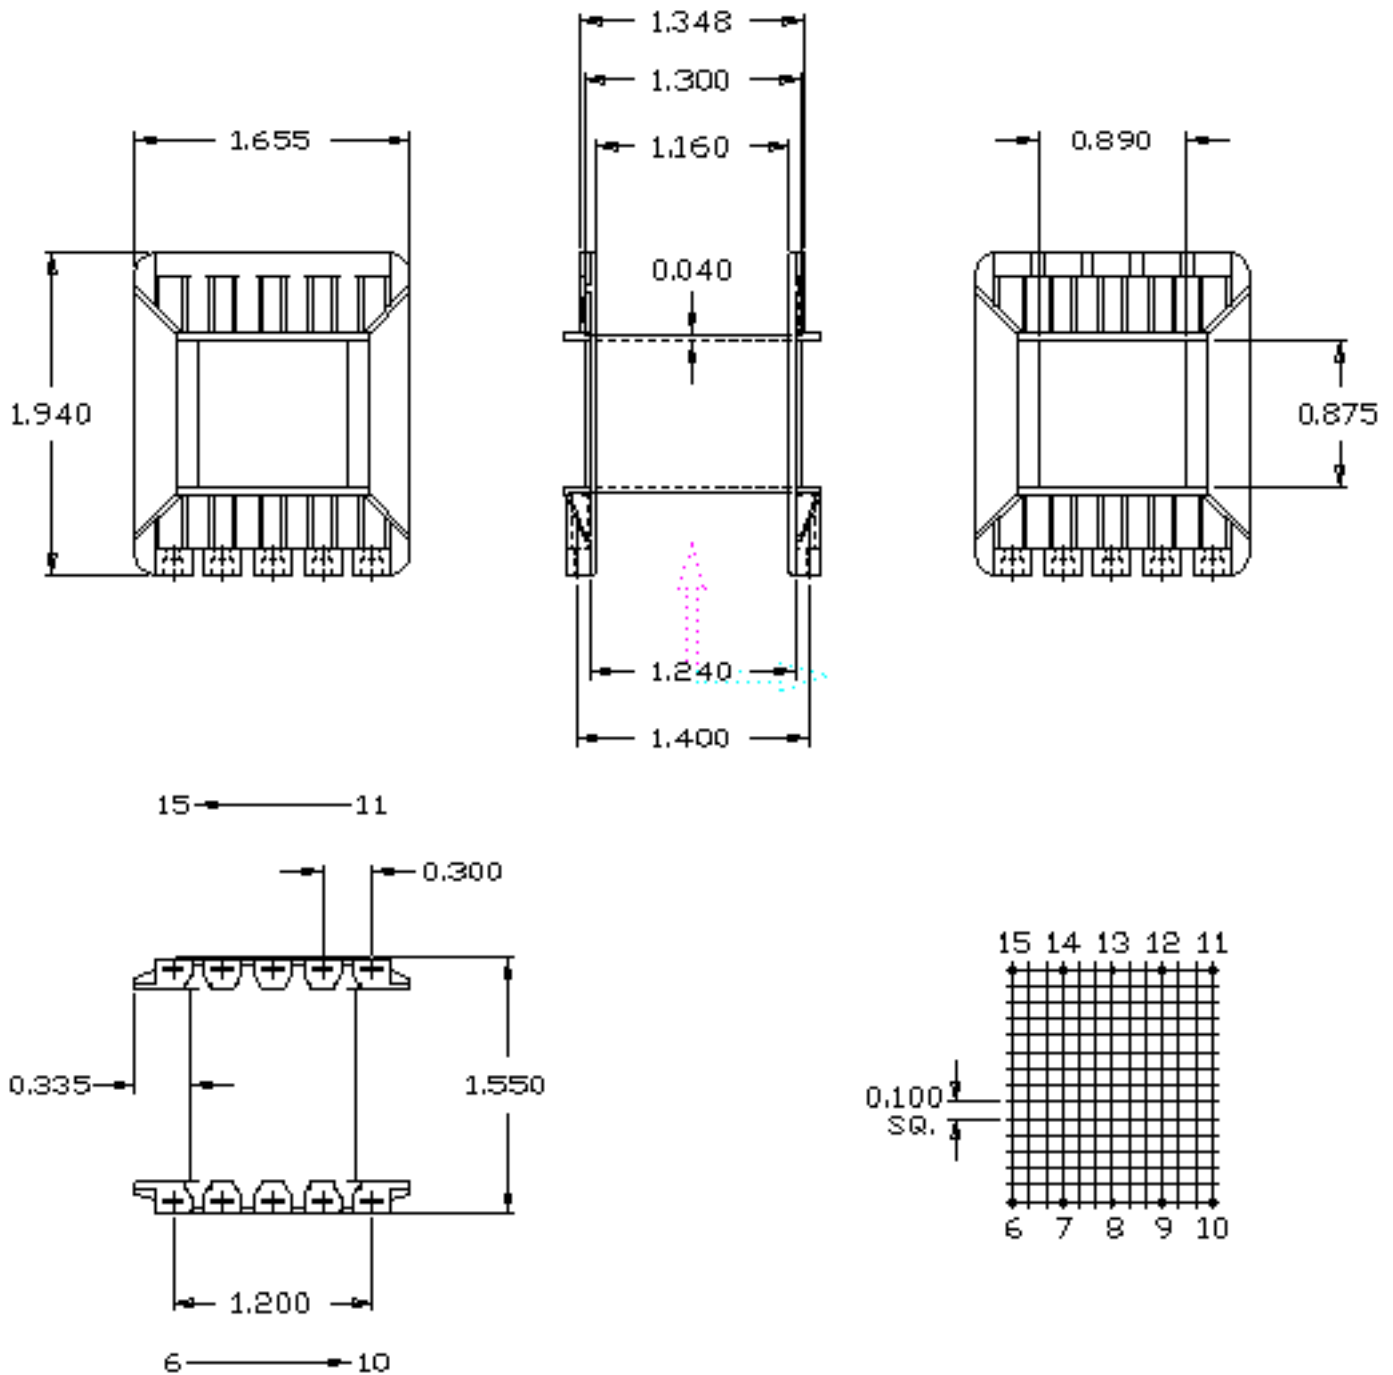

Part No. A47877

147 x 7/8 Single Section 'A' Range Bobbin

Dimensions in inches.