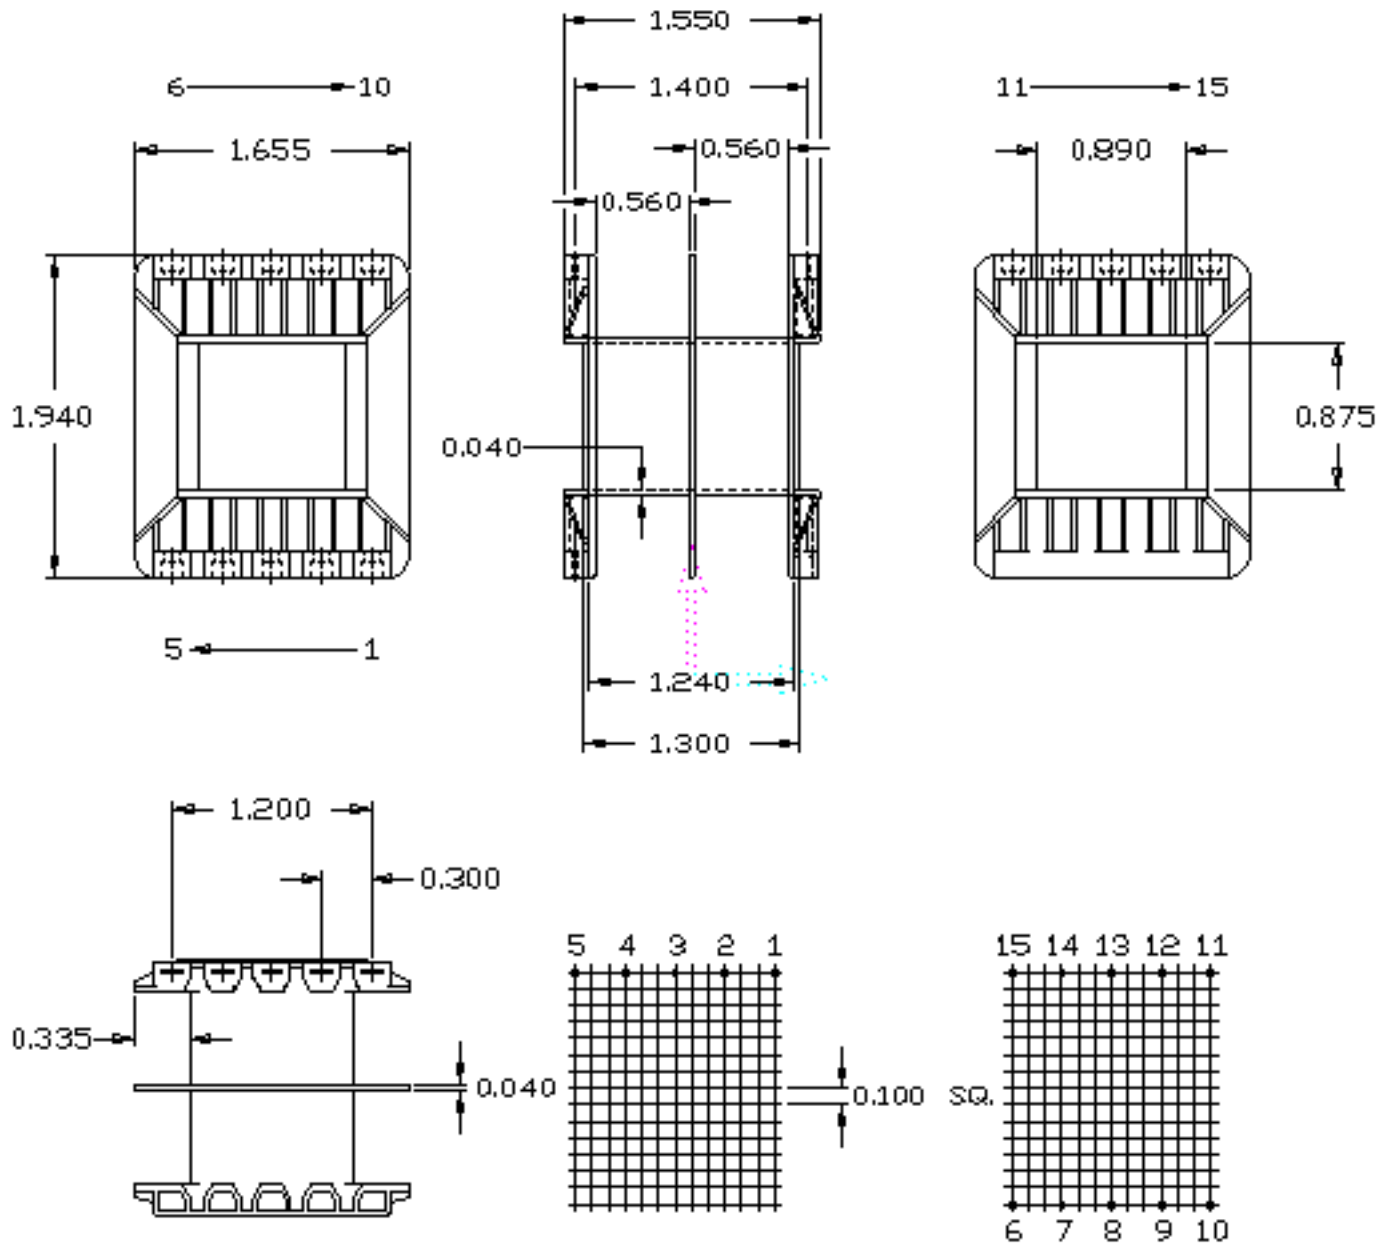

Part No. A47872

147 x 7/8 Double Section 'A' Range Bobbin

Dimensions in inches.