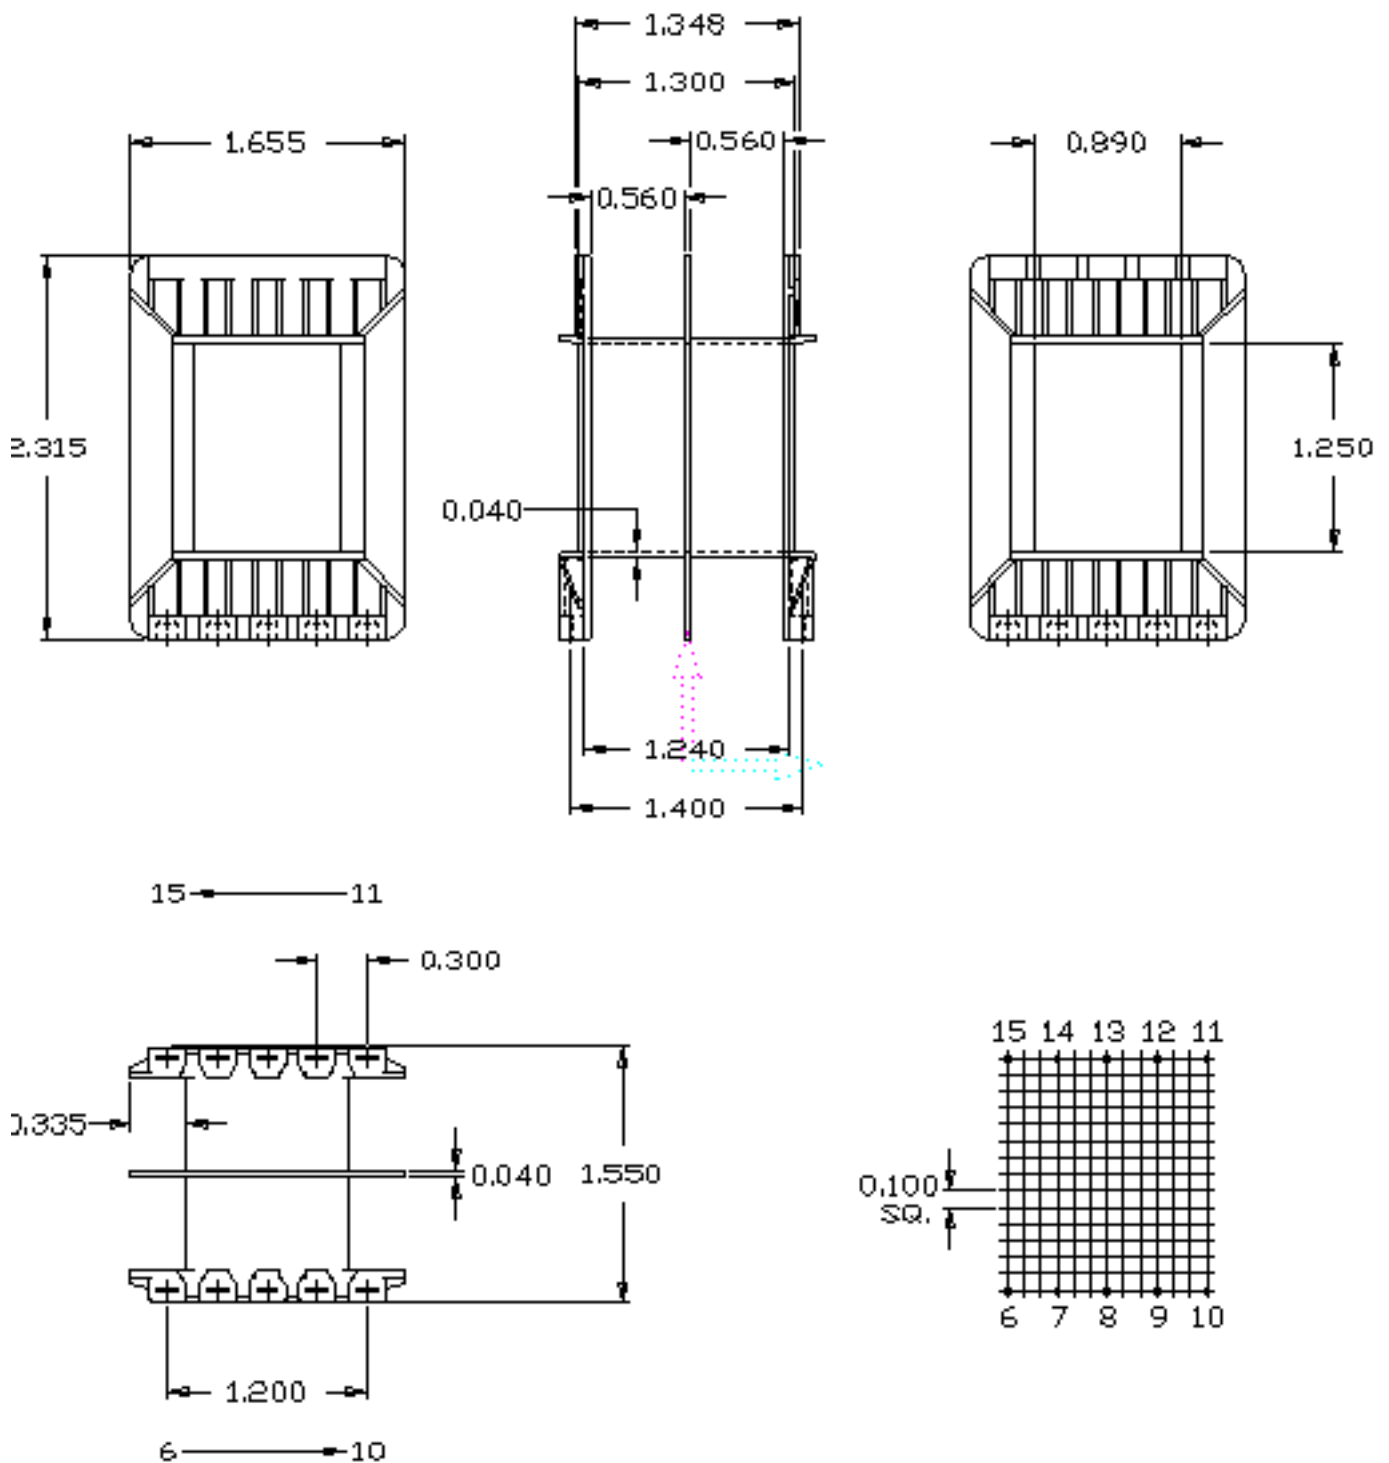

Part No. A47128

147 x 1 1/4 Double Section 'A' Range Bobbin

Dimensions in inches.