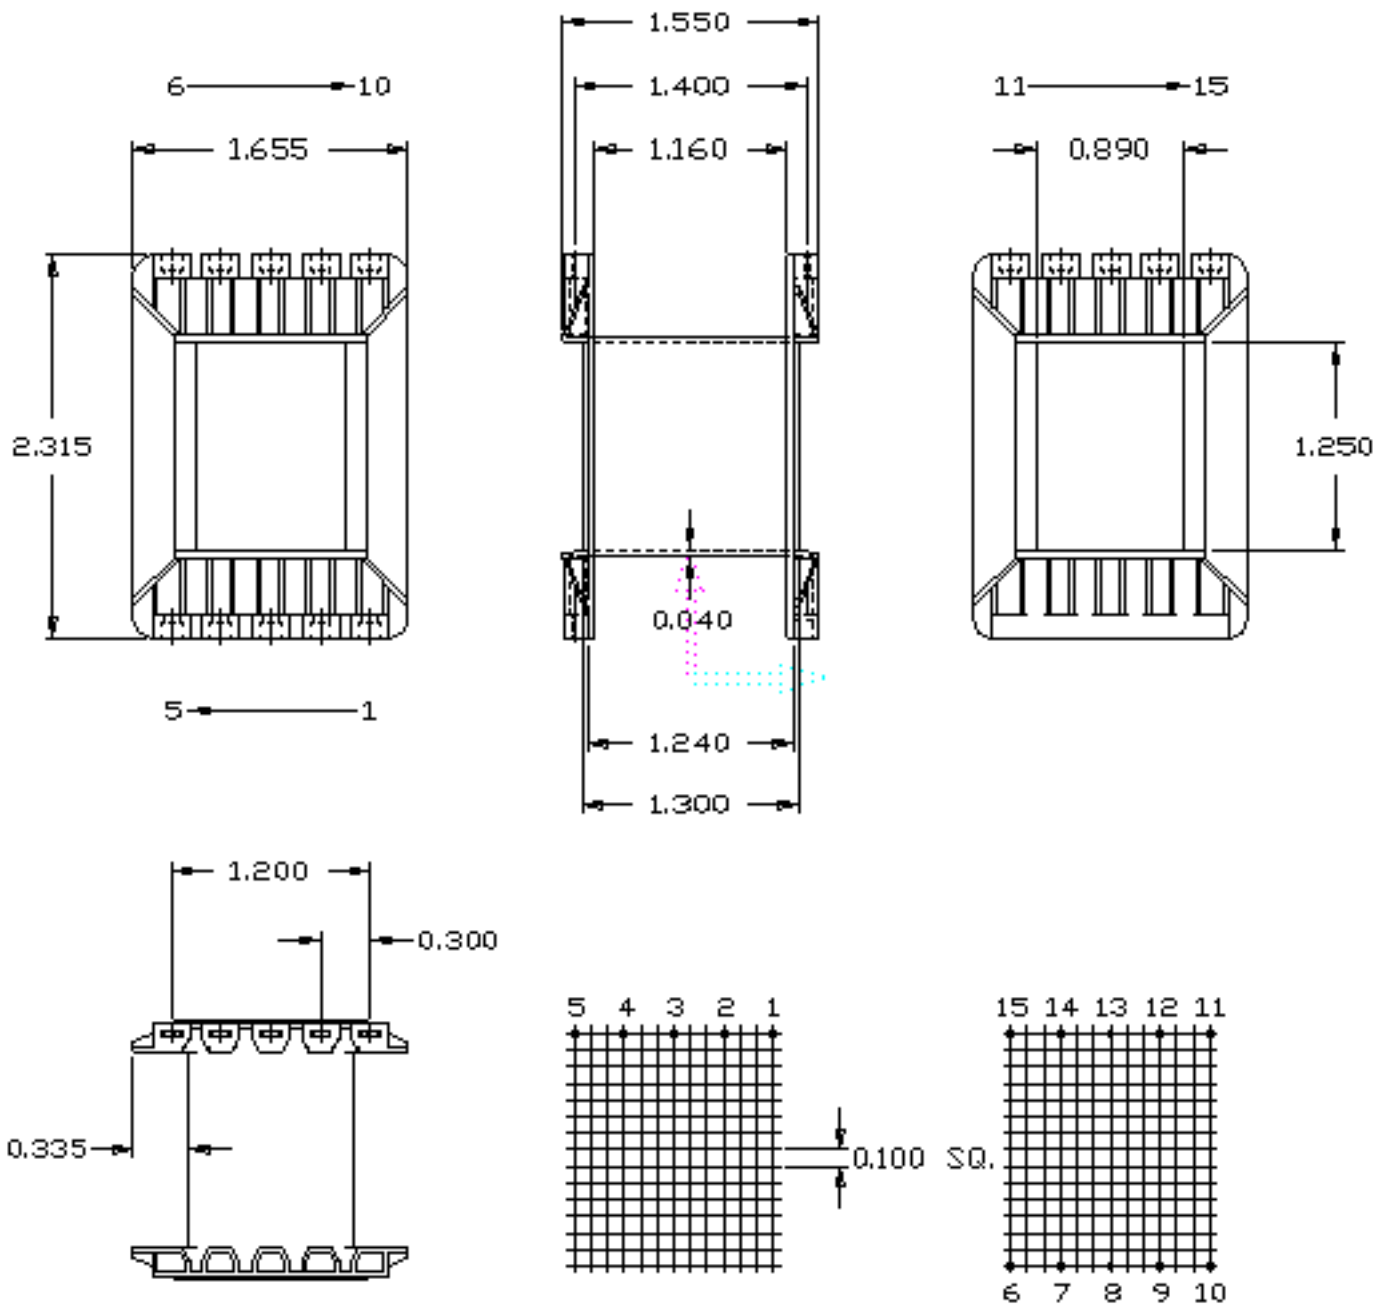

Part No. A47121

147 x 1 1/4 Single Section 'A' Range Bobbin

Dimensions in inches.