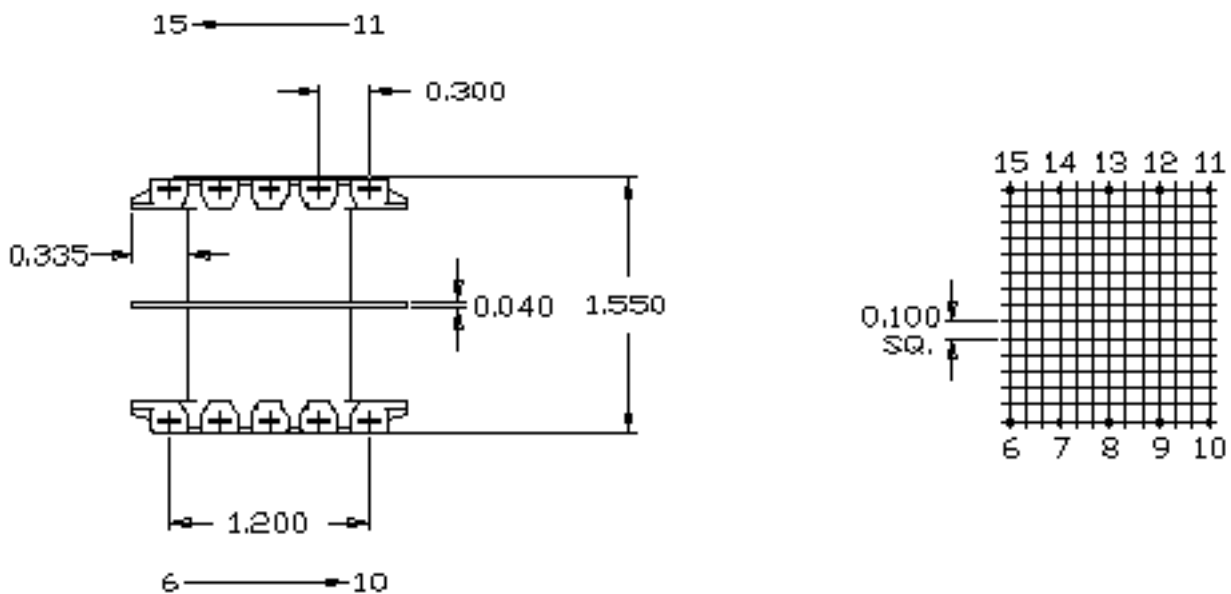

Part No. A47108

147 x 1 Double Section 'A' Range Bobbin

Dimensions in inches.