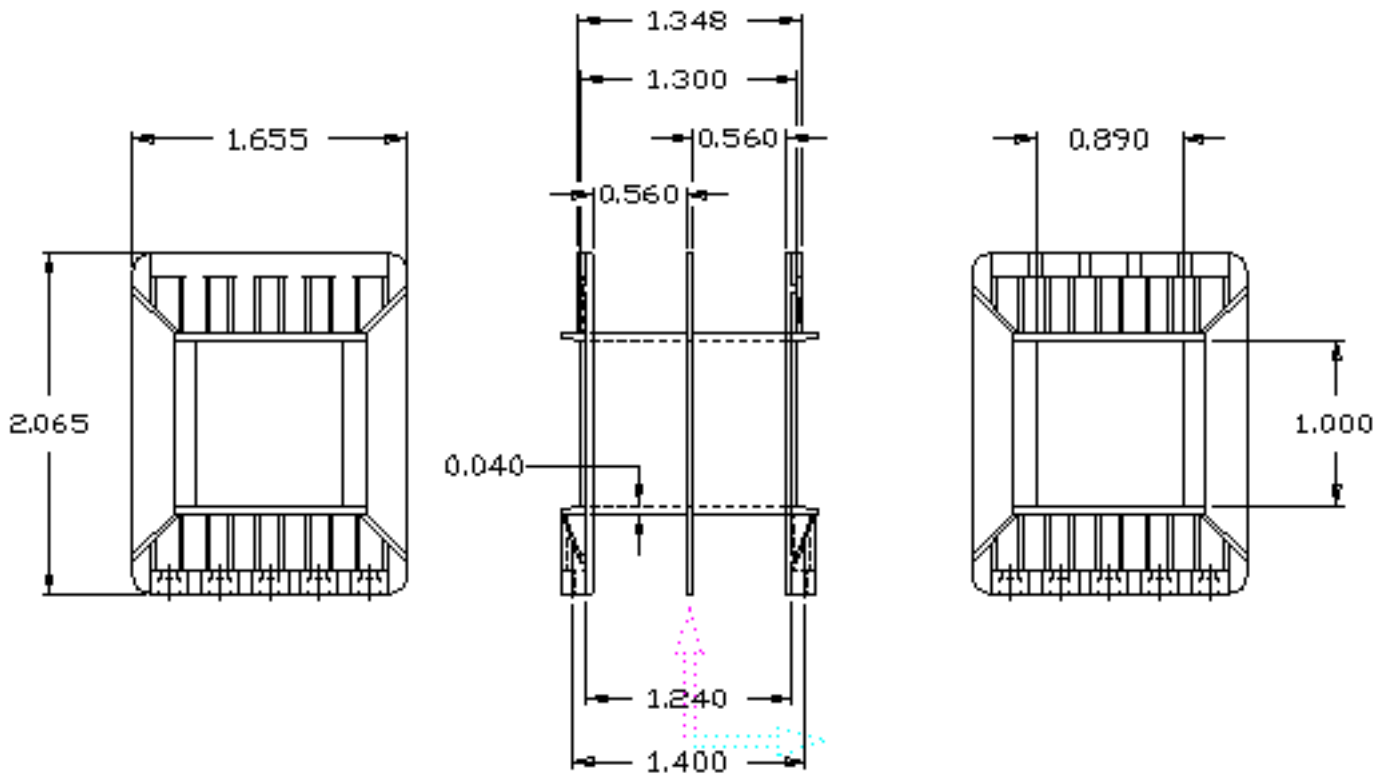

Part No. A47108

147 x 1 Double Section 'A' Range Bobbin

Dimensions in inches.