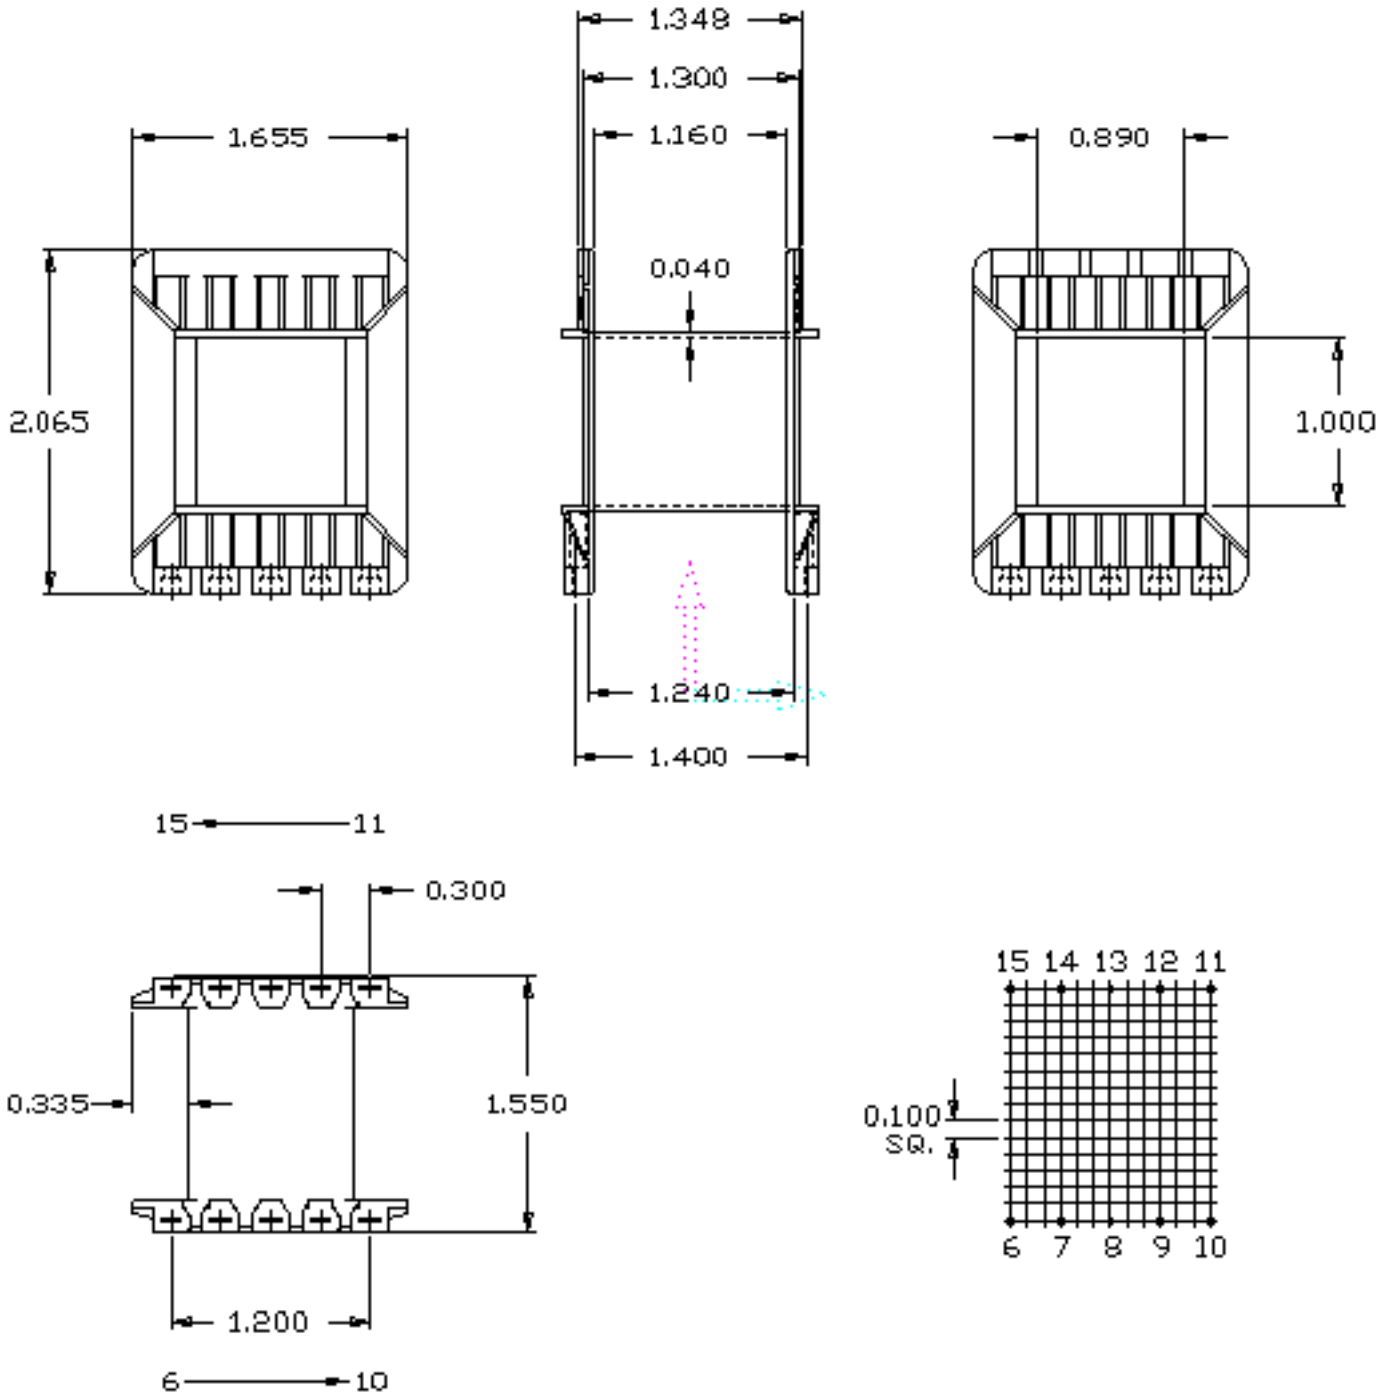

Part No. A47107

147 x 1 Single Section 'A' Range Bobbin

Dimensions in inches.