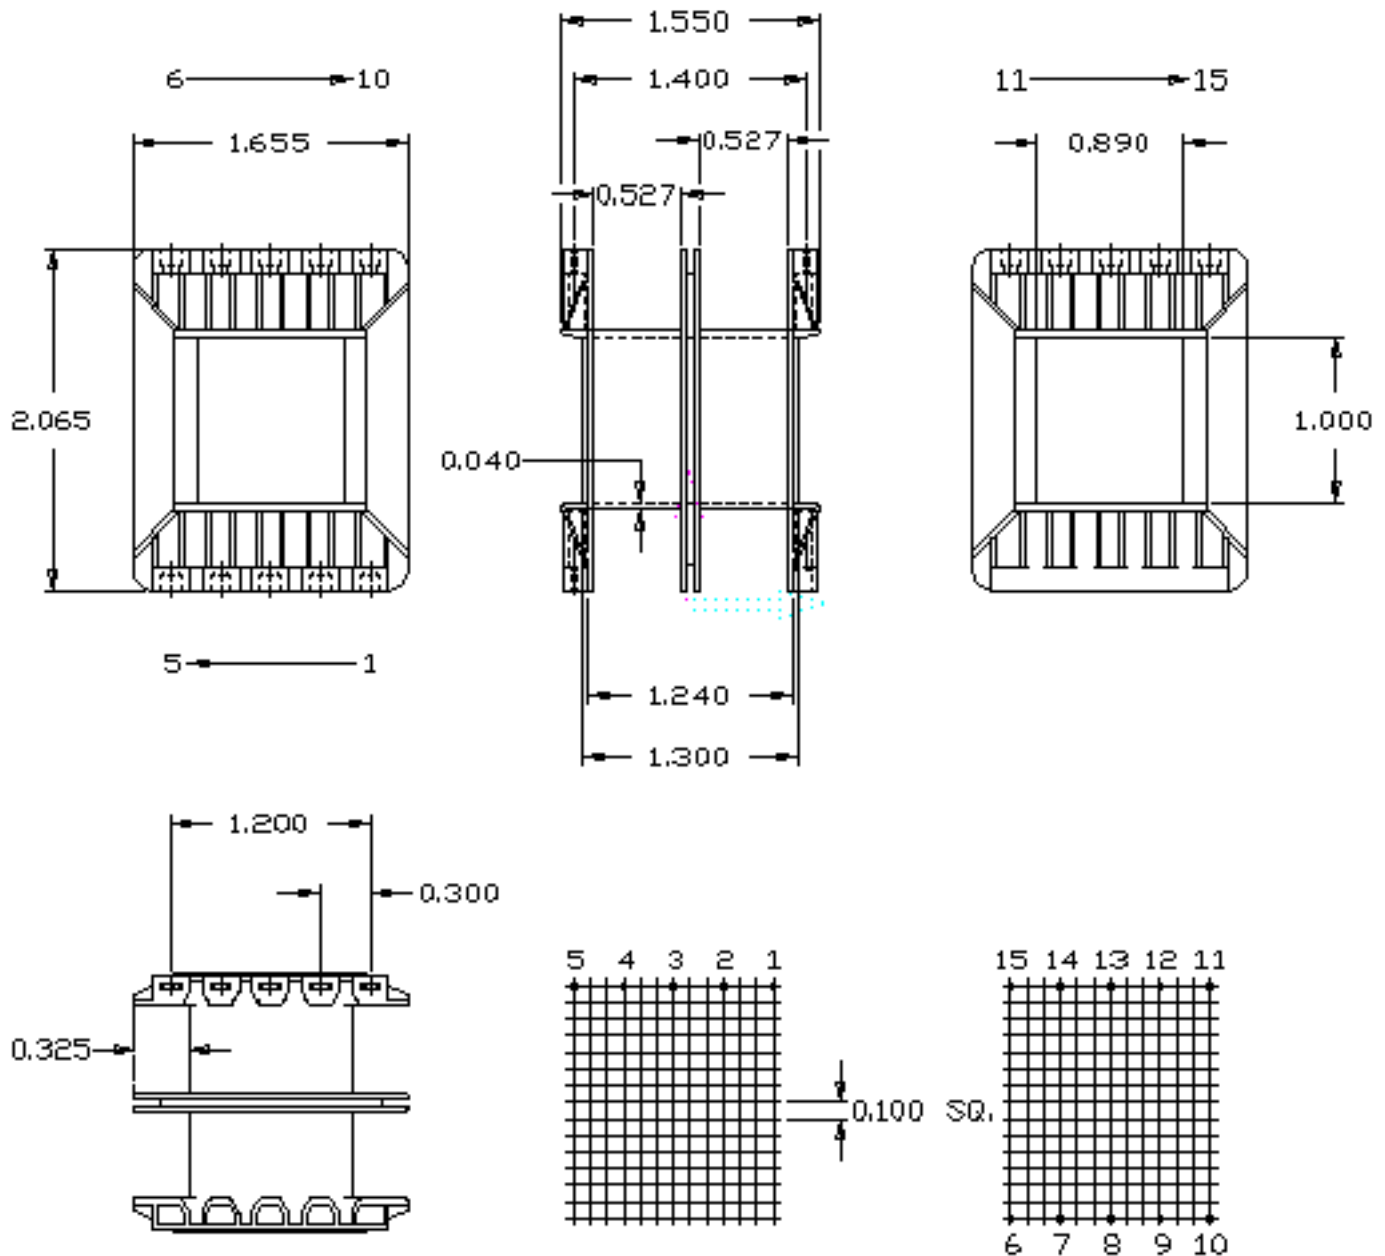

Part No. A47103
147 x 1 Shrouded Double Section
'A' Range Bobbin

Dimensions in inches.