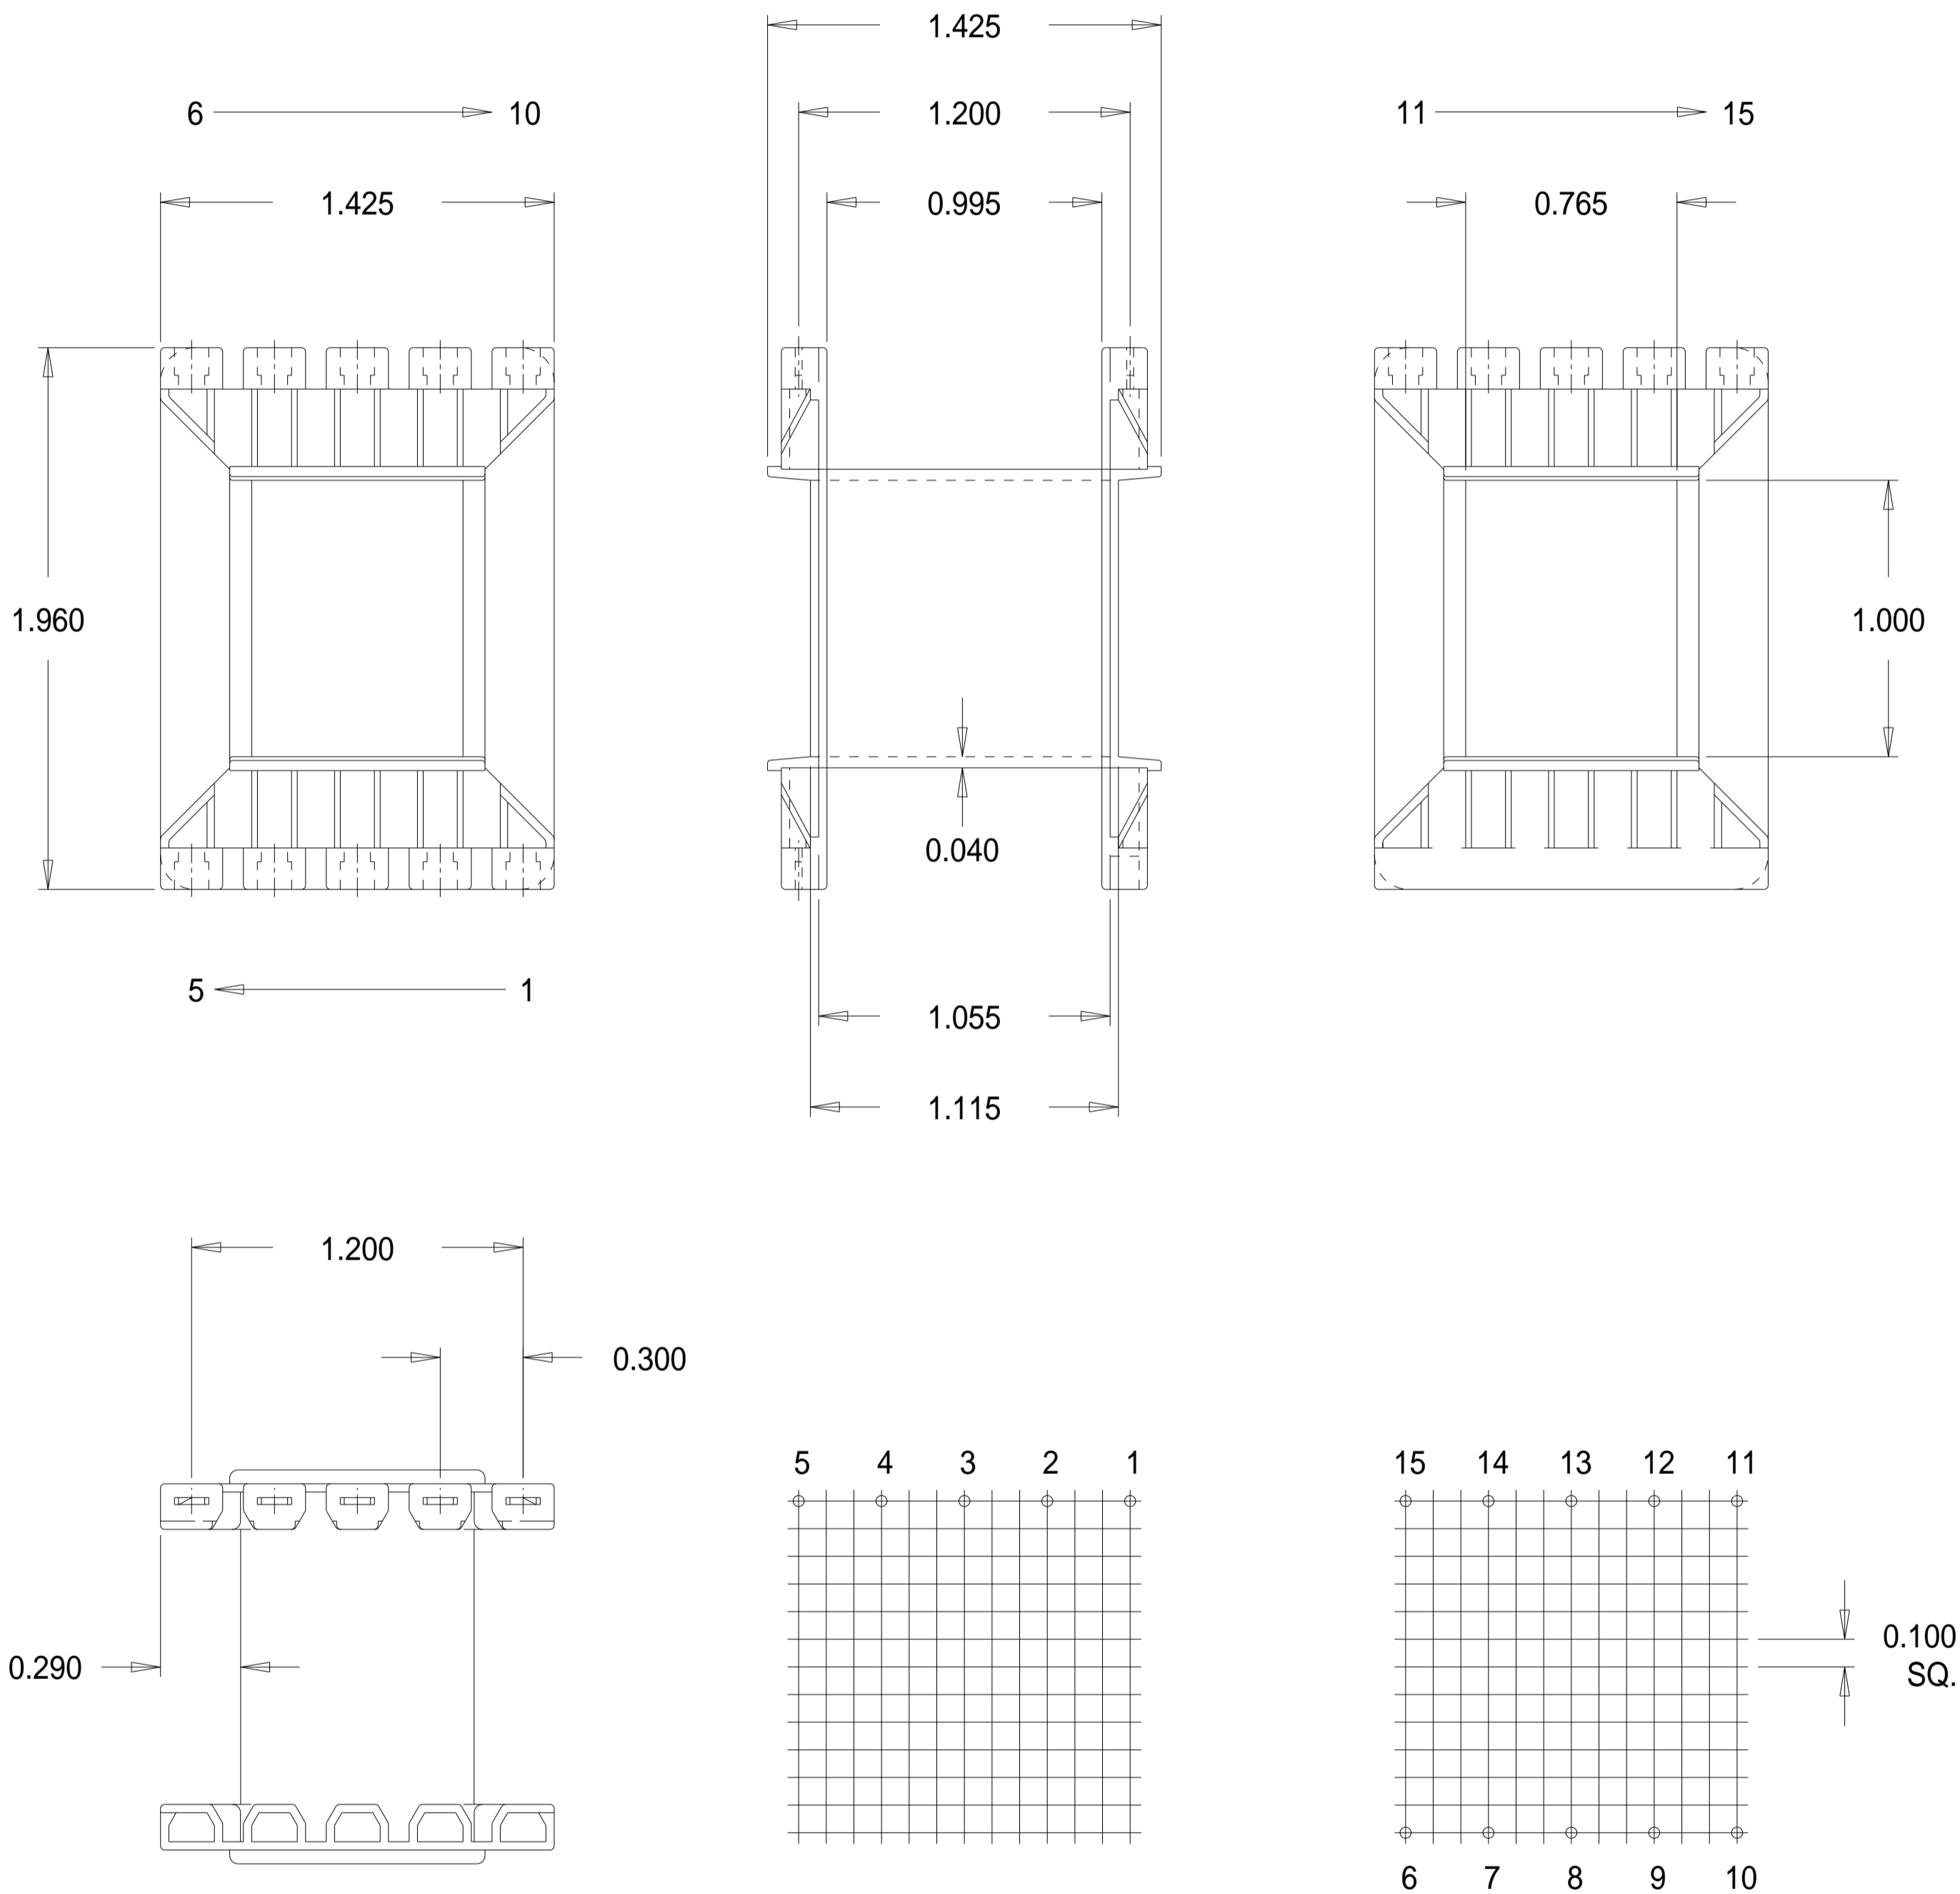

Part No. A35101

35 x 1 Single Section 'A' Range Bobbin

Dimensions in inches.