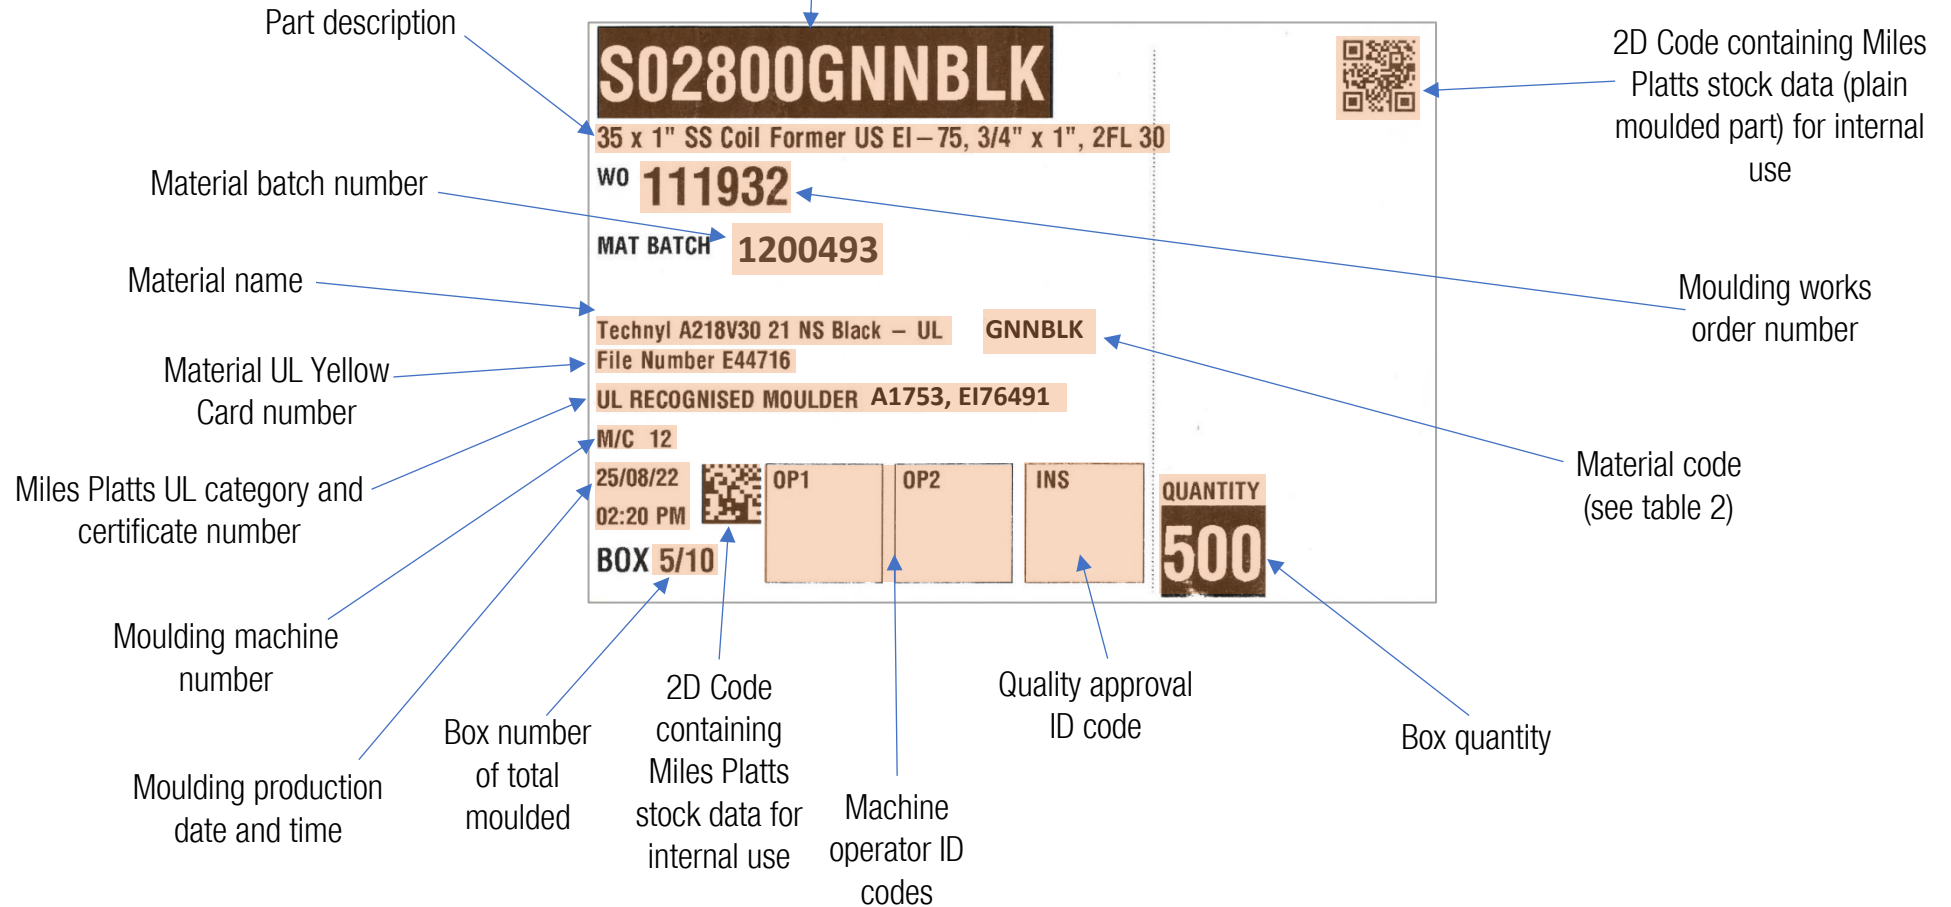

Plain Part – Box label

Plain moulded part number with no pins or terminals fitted
(See 'further information' for a part number breakdown)

Terminal / Pinned Part – Box Label

Plain moulded part number with the pinning/terminal's configuration code

(See 'further information' for a part number breakdown)

Part Number Breakdown

Plain part number - S 02800 GNN BLK

Range Identifier
(see Table 1)

Model
Number

Material Code
(see Table 2)

Material Colour (see
Table 3)

Pinned part number - S 02800 GNN BLK **0015**

Range Identifier
(see Table 1)

Model
Number

Material Code
(see Table 2)

Material Colour
(see Table 3)

Pinning
Configuration Code

TABLE 1	
Range Identifier	Range
A	A Range *
C	AMCC Core
EFD	EFD Ferrite Core Coil Bobbins
EP	EP Ferrite Core Coil Bobbins
F	Ferrite Core Coil Bobbins
FD	ETD Ferrite Core Coil Bobbins
FU	U Ferrite Cores
K	K Range
L	L Range
M	M Range
N	N Range
P	PQ Ferrite Core Coil Formers
RM	RM Ferrite Core Coil Bobbins
S	S Range
U	U Range
Z	Customer Special Part

TABLE 2	
Material code	Material name
E13	Vectra E1300 30% GF LCP
FGN	Technyl A20V25 UL94V0 25% GF PA66
FR3	Rynite FR530L 30% GF PET UL94V0
FST	Stanyl TE250F6 30% GF PA46 UL94V0
FT4	Fortron 1140L4 40% PPS
GNN	Technyl A218V30 30% GF PA66 UL94HB
UNN	Zytel 101F Unfilled PA66