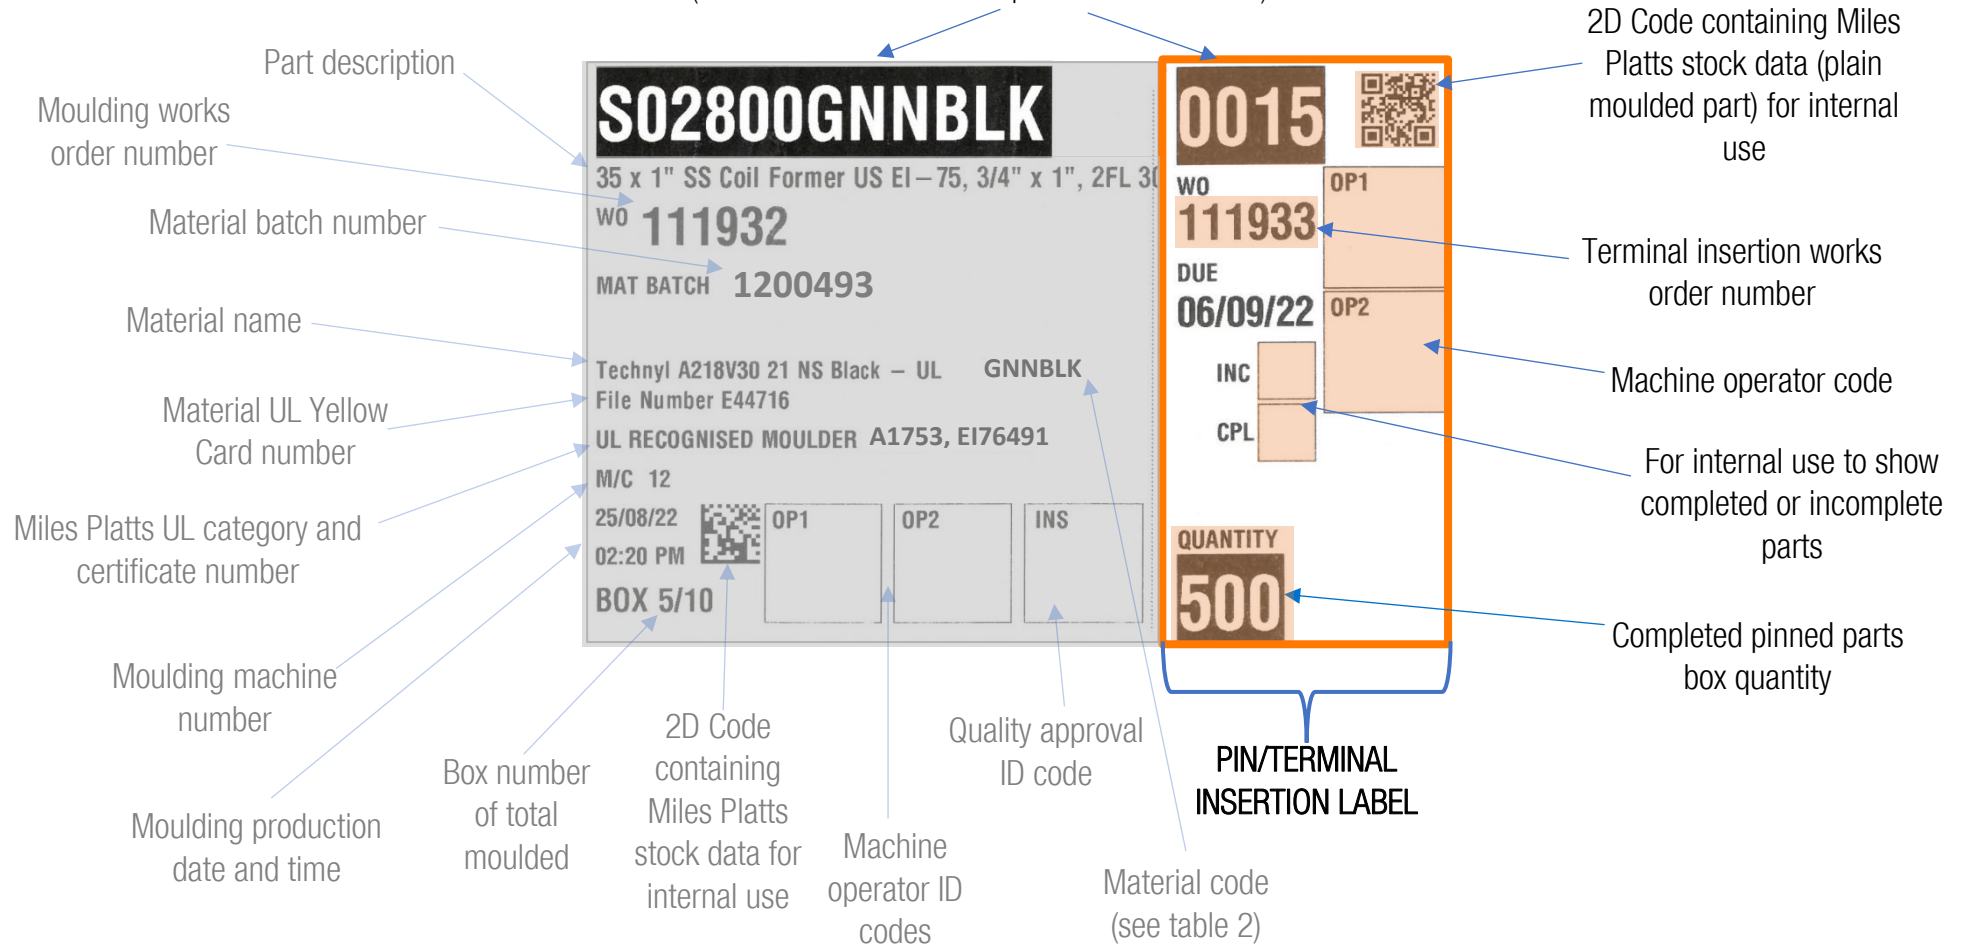

Plain Part – Box label

Plain moulded part number with no pins or terminals fitted
(See 'further information' for a part number breakdown)

Terminal / Pinned Part – Box Label

Plain moulded part number with the pinning/terminal's configuration code

(See 'further information' for a part number breakdown)

Part Number Breakdown

Plain part number - S 02800 GNN BLK

Range Identifier
(see Table 1)

Model
Number

Material Code
(see Table 2)

Material Colour (see
Table 3)

Pinned part number - S 02800 GNN BLK **0015**

Range Identifier
(see Table 1)

Model
Number

Material Code
(see Table 2)

Material Colour
(see Table 3)

Pinning
Configuration Code

TABLE 1	
Range Identifier	Range
A	A Range *
C	AMCC Core
EFD	EFD Ferrite Core Coil Bobbins
EP	EP Ferrite Core Coil Bobbins
F	Ferrite Core Coil Bobbins
FD	ETD Ferrite Core Coil Bobbins
FU	U Ferrite Cores
K	K Range
L	L Range
M	M Range
N	N Range
P	PQ Ferrite Core Coil Formers
RM	RM Ferrite Core Coil Bobbins
S	S Range
U	U Range
Z	Customer Special Part

TABLE 2	
Material code	Material name
E13	Vectra E1300 30% GF LCP
FGN	Technyl A20V25 UL94V0 25% GF PA66
FR3	Rynite FR530L 30% GF PET UL94V0
FST	Stanyl TE250F6 30% GF PA46 UL94V0
FT4	Fortron 1140L4 40% PPS
GNN	Technyl A218V30 30% GF PA66 UL94HB
UNN	Zytel 101F Unfilled PA66